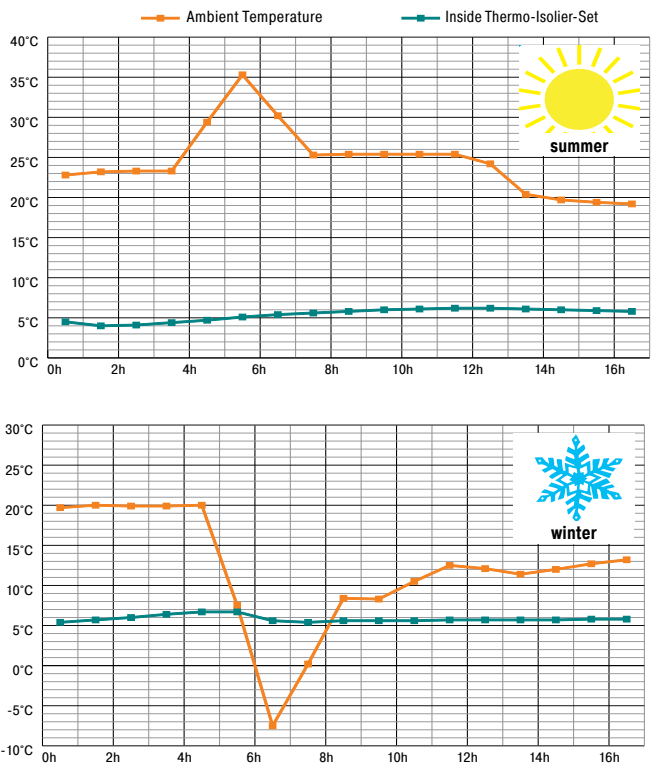

THERMO INSULATION SET

Safe and reliable transportation

- +2 to +8°C for at least 12 hours
- 2 sizes: suit BITOBOX MB
- easy to handle

STRAIGHT TWO EIGHT
ICE CATCH INSIDE

BITOBOX MB

BITO

...or how do you store?

Temperature range inside Thermo Insulation Set

»Thermo Insulation Set in BITOBOX MB – Safe and reliable transportation.«

www.bito.com

**STRAIGHT
+2 TO +8 °C
AT LEAST
12 HOURS**

Thermo Insulation Set

Ideal for shipping temperature-sensitive products: pharmaceuticals, vaccines etc.