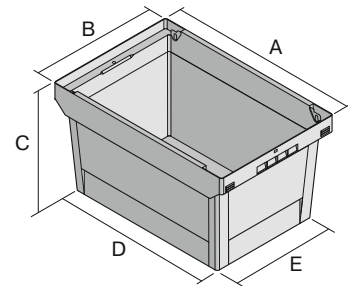

Multi-purpose containers MB, with short side pick opening

MB84424 | Data sheet

Pos. Dimensions, tolerances as specified in DIN 16901

Pos.	Dimensions, tolerances as specified in DIN 16901	
A	Outside length top	800 mm
B	Outside width top	400 mm
C	Height	423 mm
D	Base length outside	705 mm
E	Base width outside	335 mm
F	Width of view and pick opening	270 mm
G	Height of view and pick opening	217 mm

Product features	*Load capacity as specified in EN 13117
Proper weight	4.30 kg
*Load capacity	35 kg
Volume	100 Litres
ESD	No
Food safety	-
Material	PP
Stock item	-
Pcs/pack	1
Colour	dove blue
Ref. no.	6-5048

Other colours / special colours on request

Dimensions, tolerances as specified in DIN 16901	
Outside length top	800 mm
Outside width top	400 mm
Height	423 mm
Pick opening W x H	270 x 217 mm

Information & Service
www.bito.com

BITO
 STORAGE
 SYSTEMS

Multi-purpose containers MB, with short side pick opening

MB84424 | Accessories

Transport dolly

for multi-purpose containers sized
800 x 400 mm and 800 x 600 mm
L 720 x W 370 mm

6-16494