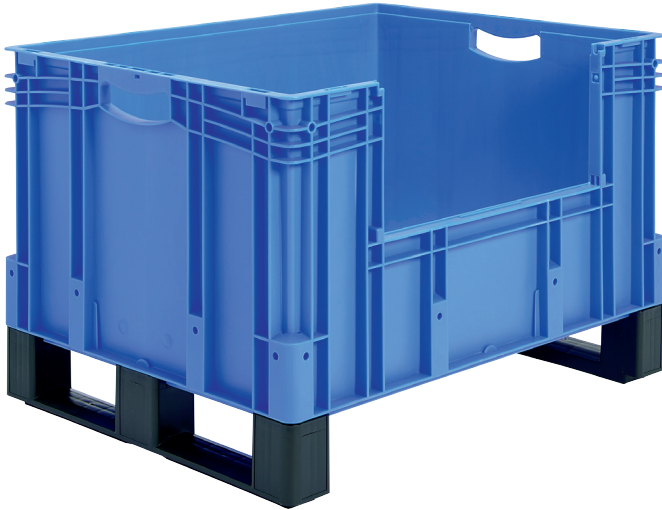

European size stacking containers XL, with long side pick opening and fork entry shoes

XL86326DKufe | Data sheet

Pos. Dimensions, tolerances as specified in DIN 16901

Pos.	Dimensions, tolerances as specified in DIN 16901	
A	Outside length top	800 mm
B	Outside width top	600 mm
C	Height	420 mm
F	Width of view and pick opening	459 mm
G	Height of view and pick opening	153 mm

Product features	*Load capacity as specified in EN 13117
Weight	8.27 kg
*Stacking load	800 kg
*Load capacity	200 kg
Volume	121 litres
ESD	No
Temperature range	-20°C to +80°C
Food safety	✓
Material	PP
Stock item	✓
Pcs/pack	1
colour	blue
Ref. no.	43-30252

Other colours / special colours on request

Dimensions, tolerances as specified in DIN 16901	
Outside length top	800 mm
Outside width top	600 mm
Height	420 mm
Inside length top	762 mm
Inside width top	562 mm
Inside height	301 mm
Pick opening W x H	459 x 153 mm

Information & Service
www.bito.com

BITO
 LAGERTECHNIK

European size stacking containers XL, with long side pick opening and fork entry shoes **XL86326DKufe** | Accessories

Drop-on lid
for European size stacking containers
XL
L 800 x W 600 mm
43-14853