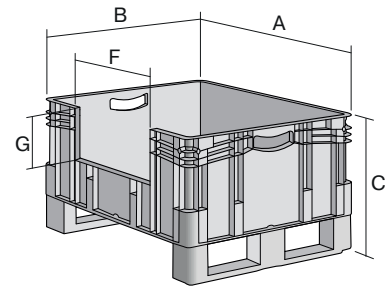

European size stacking containers XL, with long side pick opening and fork entry shoes

XL86326DKufe | Data sheet

Pos. Dimensions, tolerances as specified in DIN 16901

Pos.	Dimensions, tolerances as specified in DIN 16901	
A	Outside length top	800 mm
B	Outside width top	600 mm
C	Height	420 mm
F	Width of view and pick opening	459 mm
G	Height of view and pick opening	153 mm

Product features	*Load capacity as specified in EN 13117
Weight	8.27 kg
*Stacking load	800 kg
*Load capacity	200 kg
Volume	121 litres
ESD	No
Temperature range	-20°C to +80°C
Food safety	✓
Material	PP
Stock item	✓
Pcs/pack	1
colour	blue
Ref. no.	43-30252

Other colours / special colours on request

Dimensions, tolerances as specified in DIN 16901	
Outside length top	800 mm
Outside width top	600 mm
Height	420 mm
Inside length top	762 mm
Inside width top	562 mm
Inside height	301 mm
Pick opening W x H	459 x 153 mm

Information & Service
www.bito.com

BITO
 LAGERTECHNIK

European size stacking containers XL, with long side pick opening and fork entry shoes **XL86326DKufe** | Accessories

Drop-on lid
for European size stacking containers
XL
L 800 x W 600 mm
43-14853