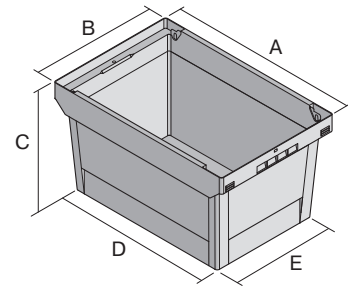

# Multi-purpose containers MB with double base

## MB64321D | Data sheet

Pos. Dimensions, tolerances as specified in DIN 16901

Pos.	Dimensions, tolerances as specified in DIN 16901	
A	Outside length top	600 mm
B	Outside width top	400 mm
C	Height	342 mm
D	Base length outside	505 mm
E	Base width outside	335 mm

Product features	*Load capacity as specified in EN 13117
Weight	3.42 kg
*Load capacity	75 kg
Volume	58 litres
Warranty	5 year BITO QUALITY
ESD	No
Temperature range	-20°C to +60°C
Food safety	✓
Material	PP
Stock item	✓
Pcs/pallet	80
Pcs/pack	1
colour	bin colour dove blue - double base in dark grey/black
Ref. no.	6-17559

Other colours / special colours on request

Dimensions, tolerances as specified in DIN 16901	
Outside length top	600 mm
Outside width top	400 mm
Height	342 mm
Inside length top	540 mm
Inside width top	371 mm
Inside length base	498 mm
Inside width base	329 mm
Inside height	315 mm
Height of stacking rim	80 mm
Printed message	
Pad printing area on short side (front)	240 x 100 mm
Pad printing area on short side (rear)	240 x 100 mm
Pad printing area on long side	250 x 100 mm
Screen printing area on short side	210 x 110 mm
Screen printing area on short side (rear)	210 x 110 mm
Screen printing area on long side	380 x 90 mm
Hot foil printing area on short side (front)	240 x 100 mm
Hot foil printing area on short side (rear)	240 x 100 mm
Hot foil printing area on long side	250 x 100 mm
Injection mold printing area on long side	235 x 50 mm