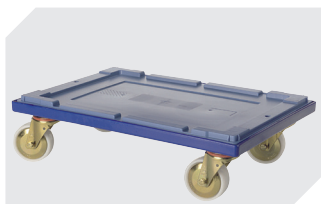

Transport dollies
for multi-purpose containers sized
600 x 400 mm
L 620 x W 420 mm
6-15510