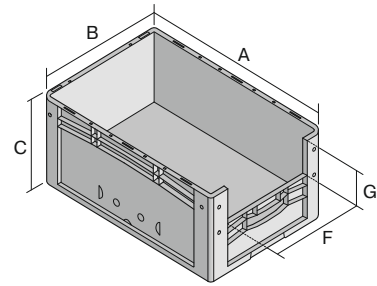

European size stacking containers XL, with short side pick opening

XL43174 | Data sheet

Pos. Dimensions, Tolerances as specified in DIN 16901

Pos.	Dimensions, Tolerances as specified in DIN 16901	
A	Outside length top	400 mm
B	Outside width top	300 mm
C	Height	170 mm
F	Width of view and pick opening	212 mm
G	Height of view and pick opening	81 mm

Features	*Load capacity as specified in EN 13117
Proper weight	0.93 kg
*Stacking load	200 kg
*Load capacity	15 kg
Volume	15 Litres
Warranty	5 year BITO QUALITY
ESD	ESD version upon request
Temperature range	-20°C to +90°C
Food safety	✓
Material	PP
Stock item	✓
Pcs/pack	1
Colour	red
Ref. no.	43-14979

Other colours / special colours on request

Dimensions, Tolerances as specified in DIN 16901	
Outside length top	400 mm
Outside width top	300 mm
Height	170 mm
Inside length top	368 mm
Inside width top	268 mm
Inside height	167 mm
Pick opening W x H	212 x 81 mm

Information & Service
www.bitto.com

BITO
 STORAGE
 SYSTEMS

European size stacking containers XL, with short side pick opening XL43174 | Accessories

Labels
W 210 x H 74 mm
43-14557

Transport dolly
polypropylene wheels
L 620 x W 420 mm
43-1491