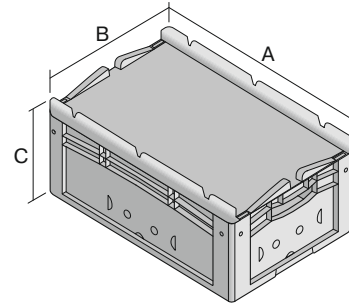

European size stacking containers XL, hinged on one side and closed with 2 snap-on fixtures on the other side

## XL32221ASDV | Data sheet

Pos. Dimensions, Tolerances as specified in DIN 16901

Pos.	Dimensions, Tolerances as specified in DIN 16901	
A	Outside length top	300 mm
B	Outside width top	200 mm
C	Height	238 mm

Features	*Load capacity as specified in EN 13117
Proper weight	0.97 kg
*Load capacity	15 kg
Volume	8.3 Litres
Warranty	5 year BITO QUALITY
ESD	ESD version upon request
Temperature range	-20°C to +90°C
Food safety	✓
Material	PP
Stock item	✓
Pcs/pack	1
Colour	red
Ref. no.	43-30414

Other colours / special colours on request

Dimensions, Tolerances as specified in DIN 16901	
Outside length top	300 mm
Outside width top	200 mm
Height	238 mm
Inside length top	268 mm
Inside width top	168 mm
Inside height	217 mm