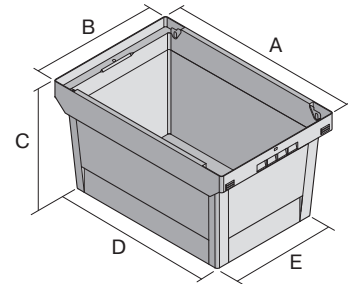

# Multi-purpose containers MB, with short side pick opening

## MB84424 | Data sheet

Pos. Dimensions, tolerances as specified in DIN 16901

Pos.	Dimensions, tolerances as specified in DIN 16901	
A	Outside length top	800 mm
B	Outside width top	400 mm
C	Height	423 mm
D	Base length outside	705 mm
E	Base width outside	335 mm
F	Width of view and pick opening	270 mm
G	Height of view and pick opening	217 mm

Product features	*Load capacity as specified in EN 13117
Weight	4.30 kg
*Load capacity	35 kg
Volume	100 litres
ESD	No
Food safety	-
Material	PP
Stock item	✓
Pcs/pack	1
colour	dove blue
Ref. no.	6-5048

Other colours / special colours on request

Dimensions, tolerances as specified in DIN 16901	
Outside length top	800 mm
Outside width top	400 mm
Height	423 mm
Inside length top	740 mm
Inside width top	367 mm
Inside length base	697 mm
Inside width base	324 mm
Pick opening W x H	270 x 217 mm