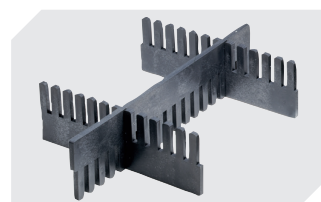

Information & Service
www.bitto.com

BITO
 STORAGE
 SYSTEMS

Small parts containers KLT with ribbed base, with hinged two-part lid

KLTD64120R | Accessories

Locking systems BS
for small parts containers KLT
7-14434

Labels
W 210 x H 74 mm
43-14557

Transport dolly
polypropylene wheels
L 620 x W 420 mm
43-1491

Slot-in divider strips
Material thickness 5 mm
L 1150 x H 180 mm
7-15509

Security seals
for European size stacking containers
XL and small parts containers KLT
9-16271

Slot-in divider strips
Material thickness 5 mm
L 1150 x H 50 mm
43-18417

Slot-in divider strips
Material thickness 5 mm
L 1150 x H 80 mm
43-18418

Slot-in divider strips
Material thickness 10 mm
L 950 x H 55 mm
43-18419