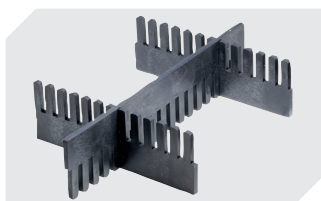

Information & Service
www.bitto.com

BITO
 STORAGE
 SYSTEMS

Small parts containers KLT with ribbed base, with hinged two-part lid

KLTD64120R | Accessories

Locking systems BS
for small parts containers KLT
7-14434

Labels
W 210 x H 74 mm
43-14557

Transport dolly
polypropylene wheels
L 620 x W 420 mm
43-1491

Slot-in divider strips
Material thickness 5 mm
L 1150 x H 180 mm
7-15509

Security seals
for European size stacking containers
XL and small parts containers KLT
9-16271

Slot-in divider strips
Material thickness 5 mm
L 1150 x H 50 mm
43-18417

Slot-in divider strips
Material thickness 5 mm
L 1150 x H 80 mm
43-18418

Slot-in divider strips
Material thickness 10 mm
L 950 x H 55 mm
43-18419