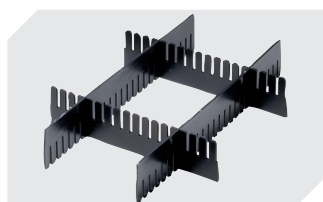

Information & Service
www.bitto.com

BITO
 STORAGE
 SYSTEMS

Small parts containers KLT with ribbed base, with hinged two-part lid

KLTD64120R | Accessories

Locking systems BS
for small parts containers KLT
7-14434

Labels
W 210 x H 74 mm
43-14557

Transport dolly
polypropylene wheels
L 620 x W 420 mm
43-1491

Slot-in divider strips
Material thickness 5 mm
L 1150 x H 180 mm
7-15509

Security seals
for European size stacking containers
XL and small parts containers KLT
9-16271

Slot-in divider strips
Material thickness 5 mm
L 1150 x H 50 mm
43-18417

Slot-in divider strips
Material thickness 5 mm
L 1150 x H 80 mm
43-18418

Slot-in divider strips
Material thickness 10 mm
L 950 x H 55 mm
43-18419