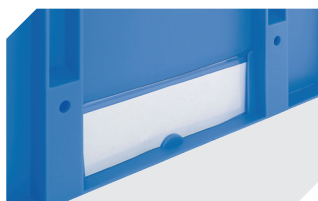

Slot-in divider strips
Material thickness 5 mm
L 1150 x H 50 mm
43-18417

Slot-in divider strips
Material thickness 5 mm
L 1150 x H 80 mm
43-18418

Slot-in divider strips
Material thickness 10 mm
L 950 x H 55 mm
43-18419

Slot-in divider strips
Material thickness 10 mm
L 950 x H 120 mm
43-18420

Covers for palletised containers
L 1220 x W 820 mm
9-18421

Label covers
for European size stacking containers
XL and small parts containers KLT
W 209 x H 67 mm
9-20053