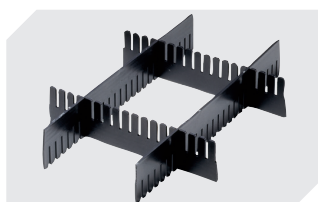

Information & Service
www.bitto.com

BITO
 STORAGE
 SYSTEMS

Small parts containers KLT with ribbed base, with hinged two-part lid

KLTD64120R | Accessories

Locking systems BS
for small parts containers KLT
7-14434

Labels
W 210 x H 74 mm
43-14557

Transport dolly
polypropylene wheels
L 620 x W 420 mm
43-1491

Slot-in divider strips
Material thickness 5 mm
L 1150 x H 180 mm
7-15509

Security seals
for European size stacking containers
XL and small parts containers KLT
9-16271

Slot-in divider strips
Material thickness 5 mm
L 1150 x H 50 mm
43-18417

Slot-in divider strips
Material thickness 5 mm
L 1150 x H 80 mm
43-18418

Slot-in divider strips
Material thickness 10 mm
L 950 x H 55 mm
43-18419