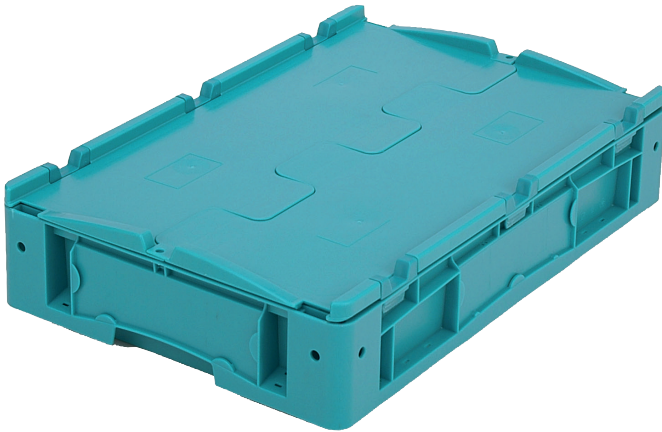

Small parts containers KLT with ribbed base, with hinged two-part lid

KLTD64120R | Data sheet

Pos. Dimensions, Tolerances as specified in DIN 16901

Pos.	Dimensions, Tolerances as specified in DIN 16901	
A	Outside length top	600 mm
B	Outside width top	400 mm
C	Height	138 mm

Product features	*Load capacity as specified in EN 13117
Weight	3.12 kg
*Stacking load	500 kg
*Load capacity	50 kg
Volume	16 litres
Warranty	5 year BITO QUALITY
ESD	ESD version upon request
Temperature range	-20°C to +90°C
Food safety	✓
Material	PP
Stock item	✓
Pcs/pack	1
colour	turquoise
Ref. no.	9-18099

Information & Service
www.bitto.com

BITO
 STORAGE
 SYSTEMS

Small parts containers KLT with ribbed base, with hinged two-part lid

KLTD64120R | Accessories

Locking systems BS
for small parts containers KLT
7-14434

Transport dolly
rubber wheels
L 620 x W 420 mm
43-21883

Document pockets
self-adhesive
3 sides open
L 175 x W 105 mm
6-5031

Information & Service
www.bitto.com

BITO
STORAGE
SYSTEMS