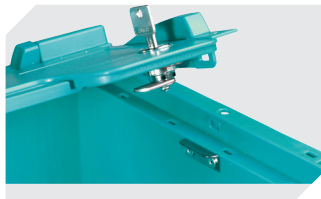

Information & Service
www.bitto.com

BITO
 STORAGE
 SYSTEMS

Small parts containers KLT with ribbed base, with hinged two-part lid

KLTD64120R | Accessories

Locking systems BS
for small parts containers KLT
7-14434