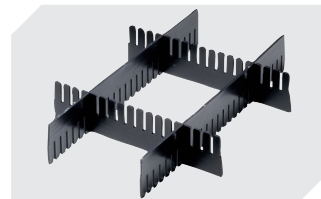

Information & Service
www.bitto.com

BITO
 STORAGE
 SYSTEMS

Small parts containers KLT with ribbed base, with hinged two-part lid

KLTD64120R | Accessories

Locking systems BS
for small parts containers KLT
7-14434

Labels
W 210 x H 74 mm
43-14557

Transport dolly
polypropylene wheels
L 620 x W 420 mm
43-1491

Slot-in divider strips
Material thickness 5 mm
L 1150 x H 180 mm
7-15509

Security seals
for European size stacking containers
XL and small parts containers KLT
9-16271