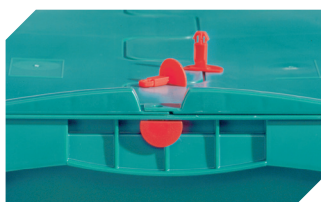

Security seals
for European size stacking containers
XL and small parts containers KLT
9-16271