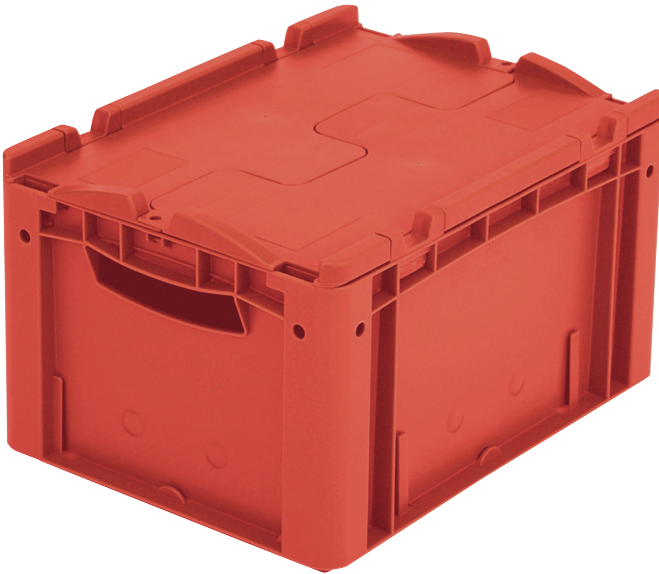

European size stacking containers XL, with hinged two-part lid

XLD43221 | Data sheet

Pos. Dimensions, tolerances as specified in DIN 16901

Pos.	Dimensions, tolerances as specified in DIN 16901	
A	Outside length top	400 mm
B	Outside width top	300 mm
C	Height	238 mm

Product features

Weight	1.69 kg
*Stacking load	250 kg
*Load capacity	30 kg
Volume	20 litres
Warranty	5 year BITO QUALITY
ESD	ESD version upon request
Temperature range	-20°C to +80°C
Food safety	✓
Material	PP
Stock item	✓
Pcs/pack	1
colour	red
Ref. no.	43-14515

* Load capacity data according to EN 13117 refer to an ambient temperature of 23 °C.

Dimensions, tolerances as specified in DIN 16901

Outside length top	400 mm
Outside width top	300 mm
Height	238 mm
Inside length top	368 mm
Inside width top	268 mm
Inside length base	359 mm
Inside width base	259 mm
Inside height	217 mm