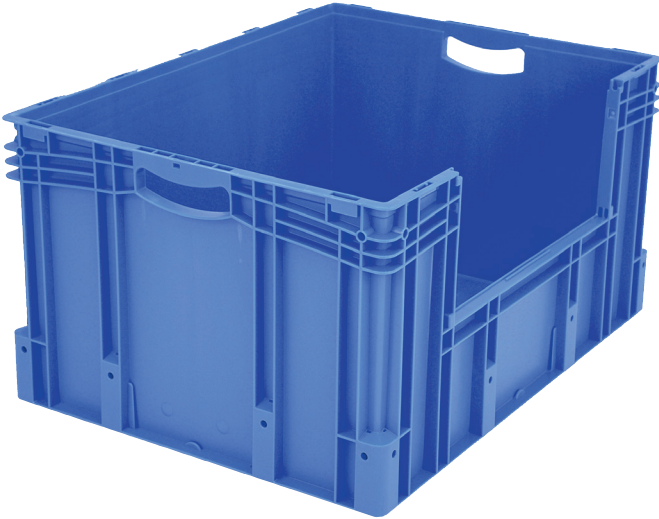

European size stacking containers XL, with long side pick opening

XL86426 | Data sheet

Pos. Dimensions, tolerances as specified in DIN 16901

Pos.	Dimensions, tolerances as specified in DIN 16901	
A	Outside length top	800 mm
B	Outside width top	600 mm
C	Height	420 mm
F	Width of view and pick opening	459 mm
G	Height of view and pick opening	203 mm

Product features

Weight	6.40 kg
*Stacking load	800 kg
*Load capacity	60 kg
Volume	170 litres
Warranty	5 year BITO QUALITY
ESD	ESD version upon request
Temperature range	-20°C to +80°C
Food safety	✓
Material	PP
Stock item	-
Pcs/pack	1
colour	blue
Ref. no.	43-22625

Other colours / special colours on request

All written or verbal information about product properties and product application are given to the best of our knowledge. This information is based on our experience and cannot be warranted as the sole binding product properties. It is the customer's responsibility to check whether the ordered goods are suitable for the intended use. All measurements are subject to variations within the scope of the applicable manufacturing tolerances.

* Load capacity data according to EN 13117 refer to an ambient temperature of 23 °C.

Dimensions, tolerances as specified in DIN 16901

Outside length top	800 mm
Outside width top	600 mm
Height	420 mm
Inside length top	762 mm
Inside width top	562 mm
Inside height	415 mm
Pick opening W x H	459 x 203 mm

Information & Service
www.bitto.com

BITO
STORAGE
SYSTEMS