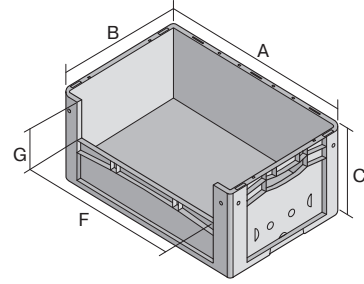

# European size stacking containers XL, with long side pick opening

## XL86426 | Data sheet

Pos. Dimensions, tolerances as specified in DIN 16901

Pos.	Dimensions, tolerances as specified in DIN 16901	
A	Outside length top	800 mm
B	Outside width top	600 mm
C	Height	420 mm
F	Width of view and pick opening	459 mm
G	Height of view and pick opening	203 mm

### Product features

Weight	6.40 kg
*Stacking load	800 kg
*Load capacity	60 kg
Volume	170 litres
Warranty	5 year BITO QUALITY
ESD	ESD version upon request
Temperature range	-20°C to +80°C
Food safety	✓
Material	PP
Stock item	-
Pcs/pack	1
colour	blue
Ref. no.	43-22625

### Dimensions, tolerances as specified in DIN 16901

Outside length top	800 mm
Outside width top	600 mm
Height	420 mm
Inside length top	762 mm
Inside width top	562 mm
Inside height	415 mm
Pick opening W x H	459 x 203 mm