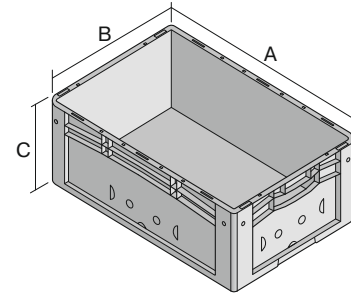

European size stacking containers XL with double base

XL64121D | Data sheet

Pos. Dimensions, Tolerances as specified in DIN 16901

Pos.	Dimensions, Tolerances as specified in DIN 16901	
A	Outside length top	600 mm
B	Outside width top	400 mm
C	Height	120 mm

Features	*Load capacity as specified in EN 13117
Proper weight	1.96 kg
*Stacking load	300 kg
*Load capacity	100 kg
Volume	19 Litres
Warranty	5 year BITO QUALITY
ESD	ESD version upon request
Temperature range	-20°C to +60°C
Food safety	-
Material	PP
Stock item	-
Pcs/pack	1
Colour	blue
Ref. no.	43-19029

Other colours / special colours on request

Dimensions, Tolerances as specified in DIN 16901	
Outside length top	600 mm
Outside width top	400 mm
Height	120 mm
Inside length top	568 mm
Inside width top	368 mm
Inside length base	559 mm
Inside width base	359 mm
Inside height	102 mm

Information & Service
www.bitto.com

BITO
 STORAGE
 SYSTEMS

European size stacking containers XL with double base

XL64121D | Accessories

Covers for palletised containers
L 1220 x W 820 mm
9-18421

Drop-on lids
for European size stacking containers XL
L 600 x W 400 mm
43-20301