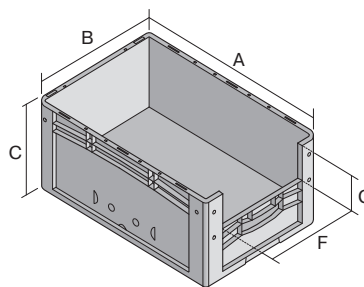

European size stacking containers XL, with short side pick opening

XL64324 | Data sheet

Pos. Dimensions, tolerances as specified in DIN 16901

Pos.	Dimensions, tolerances as specified in DIN 16901	
A	Outside length top	600 mm
B	Outside width top	400 mm
C	Height	320 mm
F	Width of view and pick opening	274 mm
G	Height of view and pick opening	156 mm

Product features

Weight	2.35 kg
*Stacking load	250 kg
*Load capacity	20 kg
Volume	62 litres
Warranty	5 year BITO QUALITY
ESD	ESD version upon request
Temperature range	-20°C to +80°C
Food safety	✓
Material	PP
Stock item	-
Pcs/pack	1
colour	red
Ref. no.	43-14991

* Load capacity data according to EN 13117 refer to an ambient temperature of 23 °C.

Dimensions, tolerances as specified in DIN 16901

Outside length top	600 mm
Outside width top	400 mm
Height	320 mm
Inside length top	568 mm
Inside width top	368 mm
Inside height	316 mm
Pick opening W x H	274 x 156 mm

Information & Service
www.bitocom

BITO
 STORAGE
 SYSTEMS

European size stacking containers XL, with short side pick opening **XL64324** | Accessories

Labels
suited for BITOBOX XL and KLT with a height of at least 170 mm
W 210 x H 74 mm
43-14557