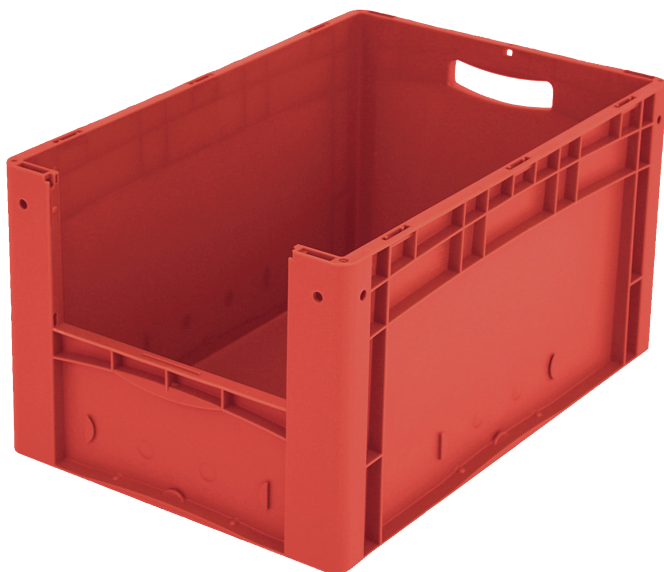

European size stacking containers XL, with short side pick opening

XL64324 | Data sheet

Pos. Dimensions, tolerances as specified in DIN 16901

Pos.	Dimensions, tolerances as specified in DIN 16901	
A	Outside length top	600 mm
B	Outside width top	400 mm
C	Height	320 mm
F	Width of view and pick opening	274 mm
G	Height of view and pick opening	156 mm

Product features

Weight	2.35 kg
*Stacking load	250 kg
*Load capacity	20 kg
Volume	62 litres
Warranty	5 year BITO QUALITY
ESD	ESD version upon request
Temperature range	-20°C to +80°C
Food safety	✓
Material	PP
Stock item	-
Pcs/pack	1
colour	red
Ref. no.	43-14991

* Load capacity data according to EN 13117 refer to an ambient temperature of 23 °C.

Dimensions, tolerances as specified in DIN 16901

Outside length top	600 mm
Outside width top	400 mm
Height	320 mm
Inside length top	568 mm
Inside width top	368 mm
Inside height	316 mm
Pick opening W x H	274 x 156 mm

Information & Service
www.bitocom

BITO
 STORAGE
 SYSTEMS

European size stacking containers XL, with short side pick opening **XL64324** | Accessories

Labels
suited for BITOBOX XL and KLT with a height of at least 170 mm
W 210 x H 74 mm
43-14557