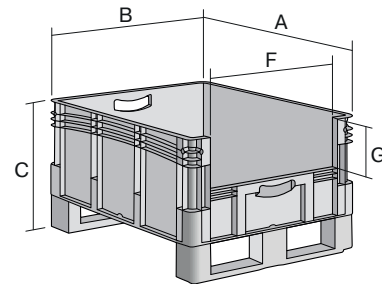

European size stacking containers XL, with short side pick opening and fork entry shoes XL86424DKufe | Data sheet

Pos. Dimensions, tolerances as specified in DIN 16901

Pos.	Dimensions, tolerances as specified in DIN 16901	
A	Outside length top	800 mm
B	Outside width top	600 mm
C	Height	520 mm
F	Width of view and pick opening	459 mm
G	Height of view and pick opening	203 mm

Product features	*Load capacity as specified in EN 13117
Weight	8.99 kg
*Stacking load	800 kg
*Load capacity	200 kg
Volume	164 litres
ESD	No
Temperature range	-20°C to +80°C
Food safety	✓
Material	PP
Stock item	✓
Pcs/pack	1
colour	blue
Ref. no.	43-30250

Other colours / special colours on request

Dimensions, tolerances as specified in DIN 16901	
Outside length top	800 mm
Outside width top	600 mm
Height	520 mm
Inside length top	762 mm
Inside width top	562 mm
Inside height	401 mm
Pick opening W x H	459 x 203 mm

Information & Service
www.bito.com

BITO
LAGERTECHNIK

European size stacking containers XL, with short side pick opening and fork entry shoes **XL86424DKufe** | Accessories

Drop-on lid
for European size stacking containers
XL
L 800 x W 600 mm
43-14853