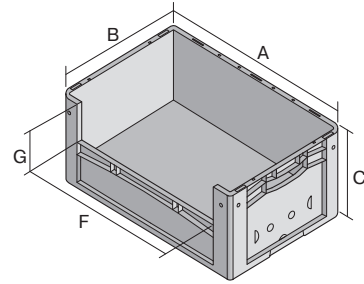

European size stacking containers XL, with long side pick opening

XL86426 | Data sheet

Pos. Dimensions, tolerances as specified in DIN 16901

Pos.	Dimensions, tolerances as specified in DIN 16901	
A	Outside length top	800 mm
B	Outside width top	600 mm
C	Height	420 mm
F	Width of view and pick opening	459 mm
G	Height of view and pick opening	203 mm

Product features

Weight	6.40 kg
*Stacking load	800 kg
*Load capacity	60 kg
Volume	170 litres
Warranty	5 year BITO QUALITY
ESD	ESD version upon request
Temperature range	-20°C to +80°C
Food safety	✓
Material	PP
Stock item	-
Pcs/pack	1
colour	blue
Ref. no.	43-22625

* Load capacity data according to EN 13117 refer to an ambient temperature of 23 °C.

Dimensions, tolerances as specified in DIN 16901

Outside length top	800 mm
Outside width top	600 mm
Height	420 mm
Inside length top	762 mm
Inside width top	562 mm
Inside height	415 mm
Pick opening W x H	459 x 203 mm

Information & Service
www.bito.com

BITO
STORAGE
SYSTEMS

European size stacking containers XL, with long side pick opening **XL86426** | Accessories

Transport dollies
for containers sized 800 x 600 mm
L 800 x W 600 x H 198 mm
43-1150