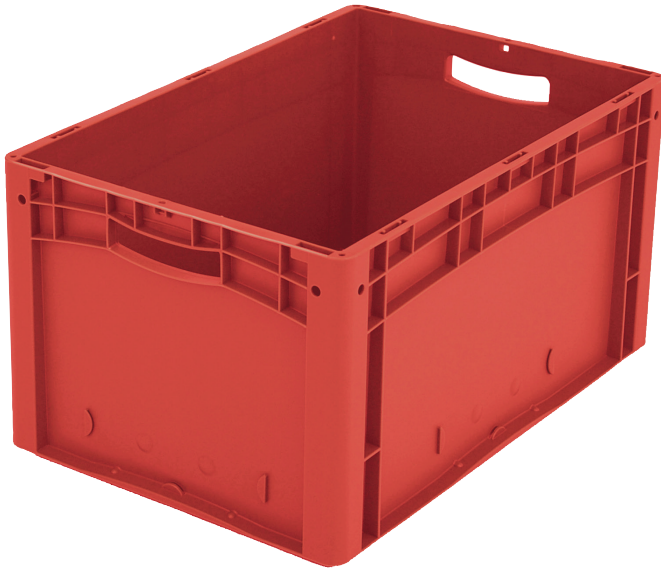

European size stacking containers XL, standard version

XL64321 | Data sheet

Pos. Dimensions, tolerances as specified in DIN 16901

Pos.	Dimensions, tolerances as specified in DIN 16901	
A	Outside length top	600 mm
B	Outside width top	400 mm
C	Height	320 mm

Product features

Weight	2.41 kg
*Stacking load	300 kg
*Load capacity	20 kg
Volume	62 litres
Warranty	5 year BITO QUALITY
ESD	ESD version upon request
Temperature range	-20°C to +80°C
Food safety	✓
Material	PP
Stock item	✓
Pcs/pack	1
colour	red
Ref. no.	43-14512

* Load capacity data according to EN 13117 refer to an ambient temperature of 23 °C.

Dimensions, tolerances as specified in DIN 16901

Outside length top	600 mm
Outside width top	400 mm
Height	320 mm
Inside length top	568 mm
Inside width top	368 mm
Inside length base	559 mm
Inside width base	359 mm
Inside height	316 mm