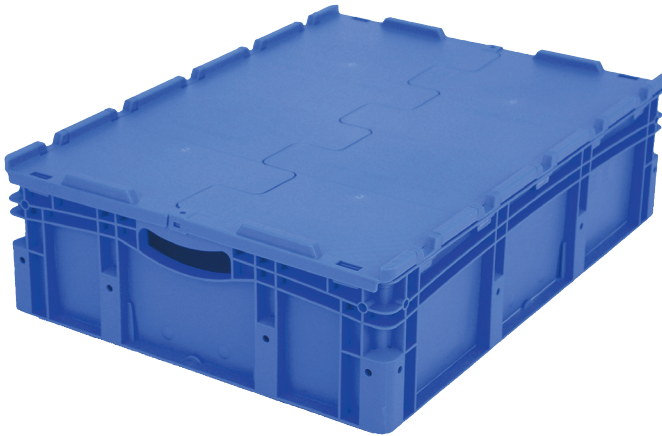

# European size stacking containers XL with double base, with hinged two-part lid XLD86221D | Data sheet

Pos. Dimensions, tolerances as specified in DIN 16901

Pos.	Dimensions, tolerances as specified in DIN 16901	
A	Outside length top	800 mm
B	Outside width top	600 mm
C	Height	238 mm

## Product features

Weight	7.41 kg
*Stacking load	800 kg
*Load capacity	200 kg
Volume	79 litres
Warranty	5 year BITO QUALITY
ESD	No
Temperature range	-20°C to +60°C
Food safety	-
Material	PP
Stock item	✓
Pcs/pack	1
colour	bins in blue - base in black
Ref. no.	43-22602

# European size stacking containers XL with double base, with hinged two-part lid **XLD86221D** | Accessories

**Transport dollies**  
for containers sized 800 x 600 mm  
L 800 x W 600 x H 198 mm  
**43-1150**