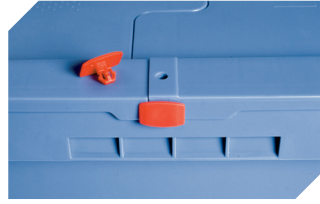

Security seals
MBP2 - suited for BITOBOX MB
6-15705