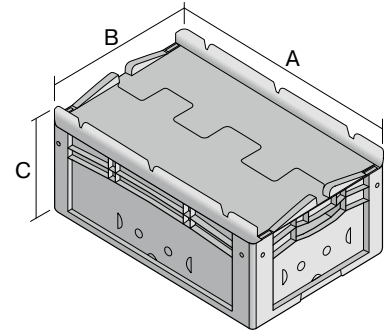

# European size stacking containers XL with ribbed base RX, with hinged two-part lid XLD86321RX | Data sheet

Pos. Dimensions, tolerances as specified in DIN 16901

A	Outside length top	800 mm
B	Outside width top	600 mm
C	Height	338 mm

Product features	*Load capacity as specified in EN 13117
Weight	9.07 kg
*Stacking load	800 kg
*Load capacity	50 kg
Volume	118 litres
Warranty	5 year BITO QUALITY
ESD	ESD version upon request
Temperature range	-20°C to +80°C
Food safety	✓
Material	PP
Stock item	✓
Pcs/pack	1
colour	blue
Ref. no.	C0292-0331

Dimensions, tolerances as specified in DIN 16901

Outside length top	800 mm
Outside width top	600 mm
Height	338 mm
Inside length top	762 mm
Inside width top	562 mm
Inside height	295 mm

Other colours / special colours on request

Information & Service  
[www.bito.com](http://www.bito.com)

**BITO**  
LAGERTECHNIK

European size stacking containers XL with ribbed base RX, with hinged two-part lid  
**XLD86321RX** | Accessories

**Covers for palletised loads**  
L 1220 x W 820 mm  
**9-18421**