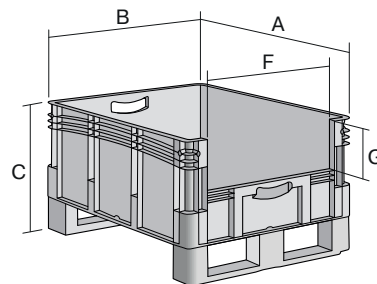

European size stacking containers XL, with short side pick opening and fork entry shoes

XL86324DKufe | Data sheet

Pos. Dimensions, tolerances as specified in DIN 16901

Pos.	Dimensions, tolerances as specified in DIN 16901	
A	Outside length top	800 mm
B	Outside width top	600 mm
C	Height	420 mm
F	Width of view and pick opening	459 mm
G	Height of view and pick opening	153 mm

Product features

Weight	8.39 kg
*Stacking load	800 kg
*Load capacity	200 kg
Volume	121 litres
ESD	No
Temperature range	-20°C to +80°C
Food safety	✓
Material	PP
Stock item	-
Pcs/pack	1
colour	blue
Ref. no.	43-30249

* Load capacity data according to EN 13117 refer to an ambient temperature of 23 °C.

Dimensions, tolerances as specified in DIN 16901

Outside length top	800 mm
Outside width top	600 mm
Height	420 mm
Inside length top	762 mm
Inside width top	562 mm
Inside height	301 mm
Pick opening W x H	459 x 153 mm

Information & Service
www.bito.com

BITO
LAGERTECHNIK

European size stacking containers XL, with short side pick opening and fork entry shoes **XL86324DKufe** | Accessories

Drop-on lid
for European size stacking containers
XL
L 800 x W 600 mm
43-14853