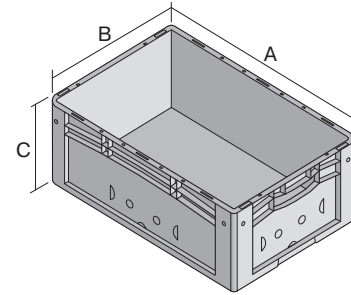

European size stacking containers XL with ribbed base RX

XL64321RX | Data sheet

Pos. Dimensions, tolerances as specified in DIN 16901

Pos.	Dimensions, tolerances as specified in DIN 16901	
A	Outside length top	600 mm
B	Outside width top	400 mm
C	Height	320 mm

Product features

Weight	2.89 kg
*Stacking load	300 kg
Volume	60 litres
Warranty	5 year BITO QUALITY
ESD	ESD version upon request
Temperature range	-20°C to +80°C
Food safety	✓
Material	PP
Stock item	✓
Pcs/pack	1
colour	blue
Ref. no.	43-30208

* Load capacity data according to EN 13117 refer to an ambient temperature of 23 °C.

Dimensions, tolerances as specified in DIN 16901

Outside length top	600 mm
Outside width top	400 mm
Height	320 mm
Inside length top	568 mm
Inside width top	368 mm
Inside length base	559 mm
Inside width base	359 mm
Inside height	302 mm

Printed message

Pad printing area on short side (front)	100 x 250 mm
Pad printing area on short side (rear)	100 x 250 mm
Pad printing area on long side	100 x 250 mm
Hot foil printing area on short side (front)	100 x 250 mm
Hot foil printing area on short side (rear)	100 x 250 mm
Hot foil printing area on long side	100 x 250 mm
Injection mold printing area on long side	25 x 100 mm