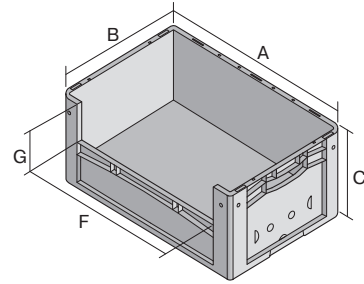

European size stacking containers XL, with long side pick opening

XL86326 | Data sheet

Pos. Dimensions, tolerances as specified in DIN 16901

Pos.	Dimensions, tolerances as specified in DIN 16901	
A	Outside length top	800 mm
B	Outside width top	600 mm
C	Height	320 mm
F	Width of view and pick opening	459 mm
G	Height of view and pick opening	153 mm

Product features	*Load capacity as specified in EN 13117
Weight	5.66 kg
*Stacking load	800 kg
*Load capacity	60 kg
Volume	128 litres
Warranty	5 year BITO QUALITY
ESD	ESD version upon request
Temperature range	-20°C to +80°C
Food safety	✓
Material	PP
Stock item	✓
Pcs/pack	1
colour	blue
Ref. no.	43-22614

Other colours / special colours on request

Dimensions, tolerances as specified in DIN 16901	
Outside length top	800 mm
Outside width top	600 mm
Height	320 mm
Inside length top	762 mm
Inside width top	562 mm
Inside height	315 mm
Pick opening W x H	459 x 153 mm

Information & Service
www.bito.com

BITO
 LAGERTECHNIK

European size stacking containers XL, with long side pick opening **XL86326** | Accessories

Transport dollies
for containers sized 800 x 600 mm
L 800 x W 600 mm
43-1150