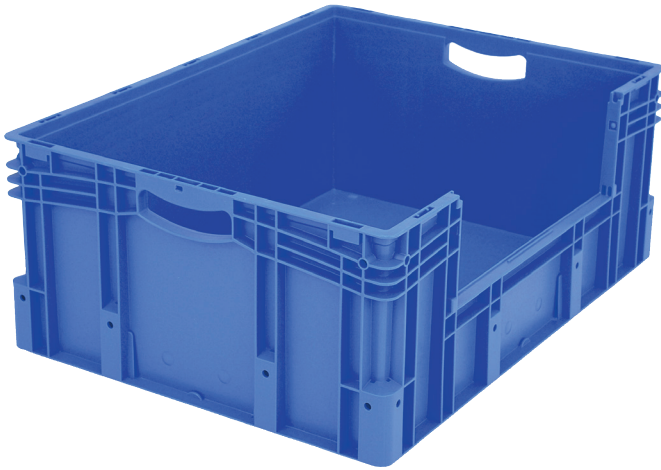

European size stacking containers XL, with long side pick opening

XL86326 | Data sheet

Pos. Dimensions, tolerances as specified in DIN 16901

Pos.	Dimensions, tolerances as specified in DIN 16901	
A	Outside length top	800 mm
B	Outside width top	600 mm
C	Height	320 mm
F	Width of view and pick opening	459 mm
G	Height of view and pick opening	153 mm

Product features	*Load capacity as specified in EN 13117
Weight	5.66 kg
*Stacking load	800 kg
*Load capacity	60 kg
Volume	128 litres
Warranty	5 year BITO QUALITY
ESD	ESD version upon request
Temperature range	-20°C to +80°C
Food safety	✓
Material	PP
Stock item	✓
Pcs/pack	1
colour	blue
Ref. no.	43-22614

Other colours / special colours on request

Dimensions, tolerances as specified in DIN 16901	
Outside length top	800 mm
Outside width top	600 mm
Height	320 mm
Inside length top	762 mm
Inside width top	562 mm
Inside height	315 mm
Pick opening W x H	459 x 153 mm

Information & Service
www.bito.com

BITO
 LAGERTECHNIK

European size stacking containers XL, with long side pick opening **XL86326** | Accessories

Transport dollies
for containers sized 800 x 600 mm
L 800 x W 600 mm
43-1150