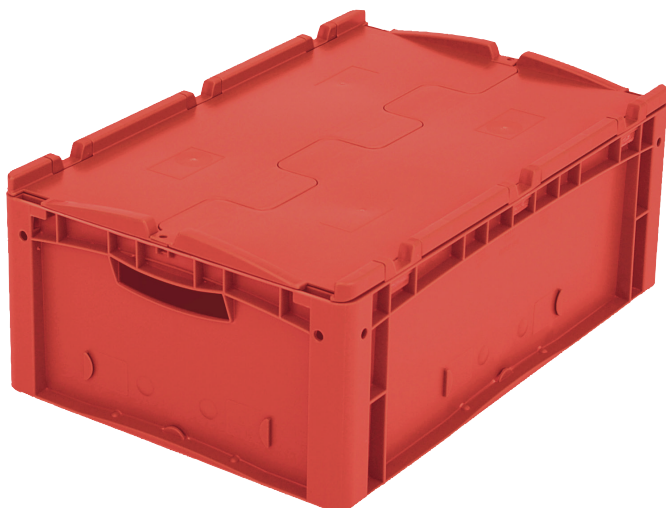

European size stacking containers XL, with hinged two-part lid

XLD64221 | Data sheet

Pos. Dimensions, tolerances as specified in DIN 16901

Pos.	Dimensions, tolerances as specified in DIN 16901	
A	Outside length top	600 mm
B	Outside width top	400 mm
C	Height	238 mm

Product features

Weight	2.77 kg
*Stacking load	300 kg
*Load capacity	15 kg
Volume	43 litres
Warranty	5 year BITO QUALITY
ESD	ESD version upon request
Temperature range	-20°C to +80°C
Food safety	✓
Material	PP
Stock item	✓
Pcs/pack	1
colour	red
Ref. no.	43-14518

* Load capacity data according to EN 13117 refer to an ambient temperature of 23 °C.

Dimensions, tolerances as specified in DIN 16901

Outside length top	600 mm
Outside width top	400 mm
Height	238 mm
Inside length top	568 mm
Inside width top	368 mm
Inside length base	559 mm
Inside width base	359 mm
Inside height	216 mm