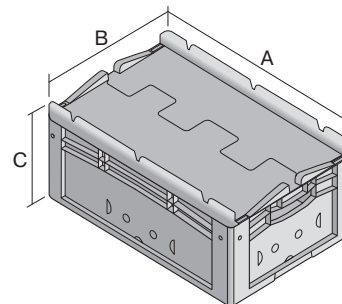

European size stacking containers XL, with hinged two-part lid

XLD64221 | Data sheet

Pos. Dimensions, tolerances as specified in DIN 16901

Pos.	Dimensions, tolerances as specified in DIN 16901	
A	Outside length top	600 mm
B	Outside width top	400 mm
C	Height	238 mm

Product features

Weight	2.77 kg
*Stacking load	300 kg
*Load capacity	15 kg
Volume	43 litres
Warranty	5 year BITO QUALITY
ESD	ESD version upon request
Temperature range	-20°C to +80°C
Food safety	✓
Material	PP
Stock item	✓
Pcs/pack	1
colour	red
Ref. no.	43-14518

* Load capacity data according to EN 13117 refer to an ambient temperature of 23 °C.

Dimensions, tolerances as specified in DIN 16901

Outside length top	600 mm
Outside width top	400 mm
Height	238 mm
Inside length top	568 mm
Inside width top	368 mm
Inside length base	559 mm
Inside width base	359 mm
Inside height	216 mm

Printed message

Pad printing area on short side (front)	40 x 250 mm
Pad printing area on short side (rear)	40 x 250 mm
Pad printing area on long side	40 x 250 mm
Hot foil printing area on short side (front)	40 x 250 mm
Hot foil printing area on short side (rear)	40 x 250 mm
Hot foil printing area on long side	40 x 250 mm
Injection mold printing area on long side	25 x 180 mm