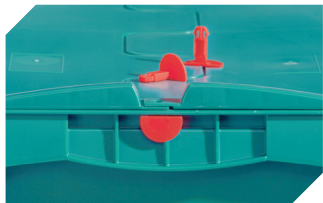

Printed message

Pad printing area on long side	30 x 230 mm
Hot foil printing area on long side	30 x 230 mm
Injection mold printing area on long side	25 x 135 mm

Information & Service
www.bitto.com

BITO
STORAGE
SYSTEMS

European size stacking containers XL, with hinged two-part lid **XLD43171** | Accessories

Security seals

for European size stacking containers XL
and small parts containers KLT

9-16271

Covers for palletised loads