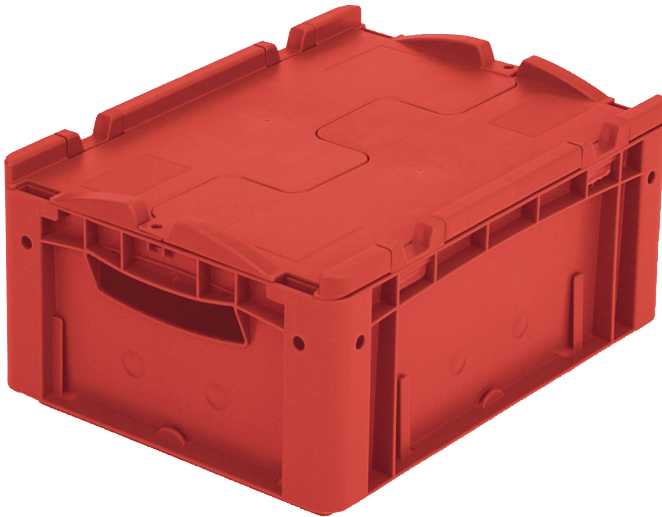

European size stacking containers XL, with hinged two-part lid

XLD43171 | Data sheet

Pos. Dimensions, tolerances as specified in DIN 16901

Pos.	Dimensions, tolerances as specified in DIN 16901	
A	Outside length top	400 mm
B	Outside width top	300 mm
C	Height	188 mm

Product features

Weight	1.51 kg
*Stacking load	250 kg
*Load capacity	30 kg
Volume	15 litres
Warranty	5 year BITO QUALITY
ESD	ESD version upon request
Temperature range	-20°C to +80°C
Food safety	✓
Material	PP
Stock item	✓
Pcs/pack	1
colour	red
Ref. no.	43-14514

* Load capacity data according to EN 13117 refer to an ambient temperature of 23 °C.

Dimensions, tolerances as specified in DIN 16901

Outside length top	400 mm
Outside width top	300 mm
Height	188 mm
Inside length top	368 mm
Inside width top	268 mm
Inside length base	359 mm
Inside width base	259 mm
Inside height	167 mm

Printed message

Pad printing area on long side	30 x 230 mm
Hot foil printing area on long side	30 x 230 mm
Injection mold printing area on long side	25 x 135 mm

Information & Service
www.bitto.com

BITO
STORAGE
SYSTEMS