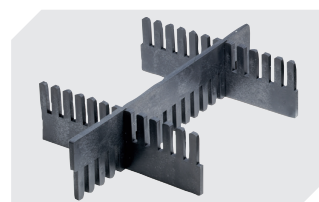

Transport dolly
polypropylene wheels
L 620 x W 420 mm
43-1491

Slot-in divider strips
Material thickness 5 mm
L 1150 x H 180 mm
7-15509

Slot-in divider strips
Material thickness 5 mm
L 1150 x H 50 mm
43-18417

Slot-in divider strips
Material thickness 5 mm
L 1150 x H 80 mm
43-18418

Slot-in divider strips
Material thickness 10 mm
L 950 x H 55 mm
43-18419

Slot-in divider strips
Material thickness 10 mm
L 950 x H 120 mm
43-18420