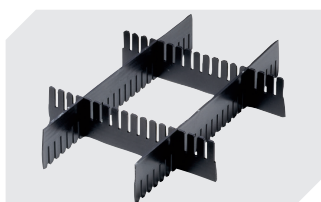

Information & Service
www.bitocom

BITO
 STORAGE
 SYSTEMS

Small parts containers KLT with double base

KLT64420D | Accessories

Locking systems BS
for small parts containers KLT
7-14434

Labels
W 210 x H 74 mm
43-14557

Transport dolly
polypropylene wheels
L 620 x W 420 mm
43-1491

Slot-in divider strips
Material thickness 5 mm
L 1150 x H 180 mm
7-15509

Slot-in divider strips
Material thickness 5 mm
L 1150 x H 50 mm
43-18417

Slot-in divider strips
Material thickness 5 mm
L 1150 x H 80 mm
43-18418

Slot-in divider strips
Material thickness 10 mm
L 950 x H 55 mm
43-18419

Slot-in divider strips
Material thickness 10 mm
L 950 x H 120 mm
43-18420