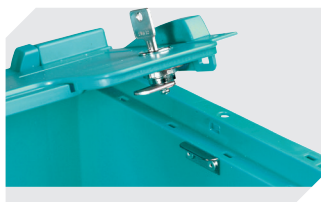

Other colours / special colours on request

Dimensions, Tolerances as specified in DIN 16901	
Outside length top	600 mm
Outside width top	400 mm
Height	420 mm
Inside length top	541 mm
Inside width top	368 mm
Inside height	400 mm

Information & Service
www.bitocom

BITO
 STORAGE
 SYSTEMS

Small parts containers KLT with double base

KLT64420D | Accessories

Locking systems BS
for small parts containers KLT
7-14434

Labels
W 210 x H 74 mm
43-14557