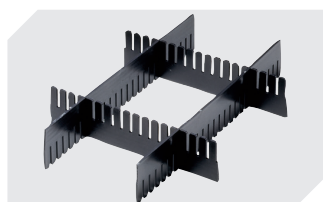

Information & Service
www.bitocom

BITO
 STORAGE
 SYSTEMS

Small parts containers KLT with double base

KLT64420D | Accessories

Locking systems BS
for small parts containers KLT
7-14434

Labels
W 210 x H 74 mm
43-14557

Transport dolly
polypropylene wheels
L 620 x W 420 mm
43-1491

Slot-in divider strips
Material thickness 5 mm
L 1150 x H 180 mm
7-15509

Slot-in divider strips
Material thickness 5 mm
L 1150 x H 50 mm
43-18417

Slot-in divider strips
Material thickness 5 mm
L 1150 x H 80 mm
43-18418

Slot-in divider strips
Material thickness 10 mm
L 950 x H 55 mm
43-18419

Slot-in divider strips
Material thickness 10 mm
L 950 x H 120 mm
43-18420