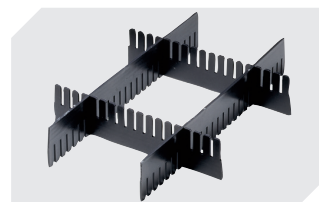

Information & Service
www.bitocom

BITO
 STORAGE
 SYSTEMS

Small parts containers KLT with double base

KLT64420D | Accessories

Locking systems BS
for small parts containers KLT
7-14434

Labels
W 210 x H 74 mm
43-14557

Transport dolly
polypropylene wheels
L 620 x W 420 mm
43-1491

Slot-in divider strips
Material thickness 5 mm
L 1150 x H 180 mm
7-15509

Slot-in divider strips
Material thickness 5 mm
L 1150 x H 50 mm
43-18417

Slot-in divider strips
Material thickness 5 mm
L 1150 x H 80 mm
43-18418

Slot-in divider strips
Material thickness 10 mm
L 950 x H 55 mm
43-18419

Slot-in divider strips
Material thickness 10 mm
L 950 x H 120 mm
43-18420