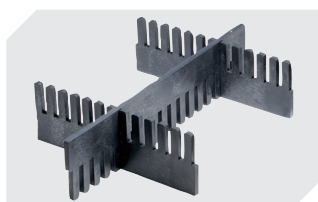

Transport dolly
polypropylene wheels
L 620 x W 420 mm
43-1491

Slot-in divider strips
Material thickness 5 mm
L 1150 x H 180 mm
7-15509

Slot-in divider strips
Material thickness 5 mm
L 1150 x H 50 mm
43-18417

Slot-in divider strips
Material thickness 5 mm
L 1150 x H 80 mm
43-18418

Slot-in divider strips
Material thickness 10 mm
L 950 x H 55 mm
43-18419

Slot-in divider strips
Material thickness 10 mm
L 950 x H 120 mm
43-18420