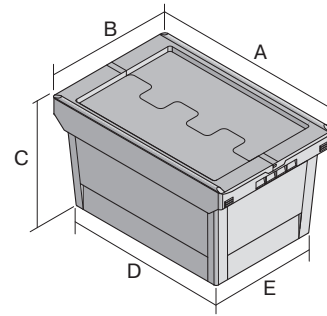

Multi-purpose containers MB, with locking system

MBD43221BS2 | Data sheet

Pos. Dimensions, tolerances as specified in DIN 16901

A	Outside length top	410 mm
B	Outside width top	300 mm
C	Height	240 mm
D	Base length outside	318 mm
E	Base width outside	240 mm

Product features	*Load capacity as specified in EN 13117
Weight	1.67 kg
*Stacking load	300 kg
*Load capacity	20 kg
Volume	18 litres
ESD	No
Food safety	-
Material	PP
Stock item	✓
Pcs/pack	1
colour	dove blue
Ref. no.	6-18127

Other colours / special colours on request

Dimensions, tolerances as specified in DIN 16901	
Outside length top	410 mm
Outside width top	300 mm
Height	240 mm

Information & Service
www.bitto.com

BITO
 STORAGE
 SYSTEMS

Multi-purpose containers MB, with locking system **MBD43221BS2** | Accessories

Transport dollies

for multi-purpose containers sized
800 x 400 mm and 800 x 600 mm
L 720 x W 540 mm

6-19439

Information & Service
www.bito.com