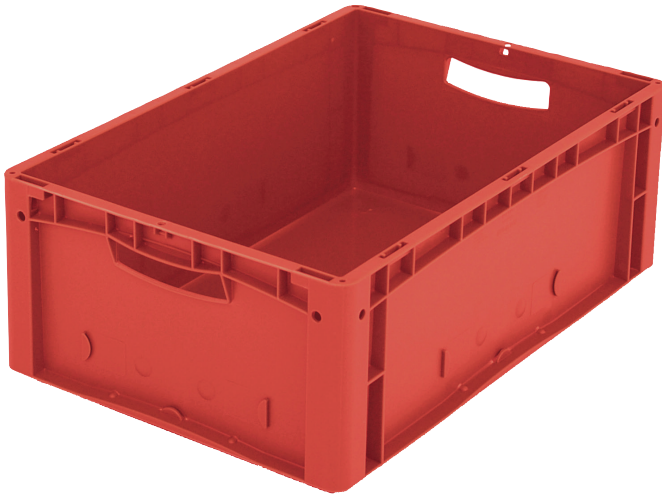

European size stacking containers XL, standard version

XL64221 | Data sheet

Pos. Dimensions, tolerances as specified in DIN 16901

Pos.	Dimensions, tolerances as specified in DIN 16901	
A	Outside length top	600 mm
B	Outside width top	400 mm
C	Height	220 mm

Product features

Weight	1.82 kg
*Stacking load	300 kg
*Load capacity	15 kg
Volume	41 litres
Warranty	5 year BITO QUALITY
ESD	ESD version upon request
Temperature range	-20°C to +80°C
Food safety	✓
Material	PP
Stock item	✓
Pcs/pack	1
colour	red
Ref. no.	43-14510

* Load capacity data according to EN 13117 refer to an ambient temperature of 23 °C.

Dimensions, tolerances as specified in DIN 16901

Outside length top	600 mm
Outside width top	400 mm
Height	220 mm
Inside length top	568 mm
Inside width top	368 mm
Inside height	216 mm

Information & Service
www.bitto.com

BITO
 STORAGE
 SYSTEMS

European size stacking containers XL, standard version

XL64221 | Accessories

Covers for palletised loads
L 1220 x W 820 mm
9-18421

Drop-on lids
for European size stacking containers XL
L 600 x W 400 mm
43-20301