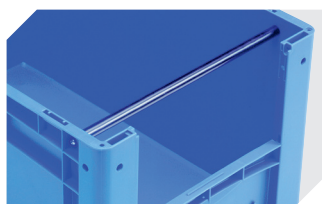

Handles

for European size stacking containers XL
for European size stacking containers BN
L 267 mm

43-9408

Information & Service
www.bitto.com

BITO
S T O R A G E
S Y S T E M S