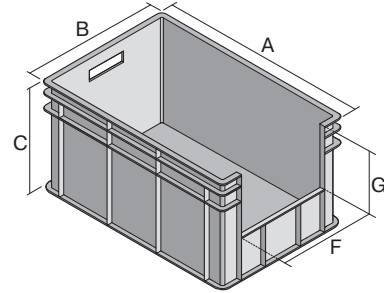

# European size stacking containers BN, with short side pick opening

## BN6434 | Data sheet

Pos. Dimensions, tolerances as specified in DIN 16901

Pos.	Dimensions, tolerances as specified in DIN 16901	
A	Outside length top	600 mm
B	Outside width top	400 mm
C	Height	315 mm
F	Width of view and pick opening	310 mm
G	Height of view and pick opening	155 mm

Product features	*Load capacity as specified in EN 13117
Weight	3.11 kg
*Stacking load	250 kg
*Load capacity	50 kg
Volume	62 litres
Warranty	5 year BITO QUALITY
ESD	ESD version upon request
Temperature range	-20°C to +80°C
Food safety	✓
Material	PP
Stock item	✓
Pcs/pack	1
colour	blue
Ref. no.	4-1286

Other colours / special colours on request

Dimensions, tolerances as specified in DIN 16901	
Outside length top	600 mm
Outside width top	400 mm
Height	315 mm
Inside length top	560 mm
Inside width top	360 mm
Inside height	311 mm
Pick opening W x H	310 x 155 mm