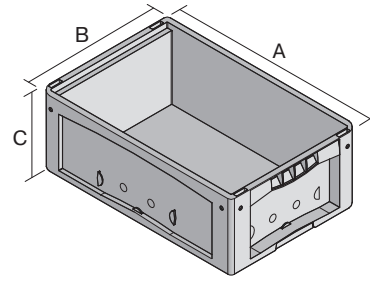

Small parts containers KLT, hinged on one side and closed with 2 snap locks on the other side

## KLT64320ASDV | Data sheet

Pos. Dimensions, tolerances as specified in DIN 16901

Pos.	Dimensions, tolerances as specified in DIN 16901	
A	Outside length top	600 mm
B	Outside width top	400 mm
C	Height	338 mm

### Product features

Weight	3.87 kg
*Stacking load	500 kg
*Load capacity	50 kg
Volume	58.50 litres
Warranty	5 year BITO QUALITY
ESD	ESD version upon request
Temperature range	-20°C to +80°C
Food safety	✓
Material	PP
Stock item	✓
Pcs/pack	1
colour	turquoise
Ref. no.	9-22246

### Dimensions, tolerances as specified in DIN 16901

Outside length top	600 mm
Outside width top	400 mm
Height	338 mm
Inside length top	541 mm
Inside width top	368 mm
Inside height	316 mm

Information & Service  
[www.bitto.com](http://www.bitto.com)