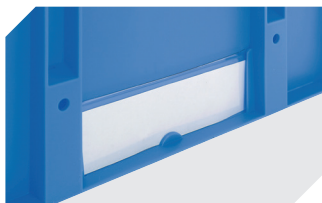

Label covers

for European size stacking containers
XL and small parts containers KLT

W 209 x H 67 mm

9-20053