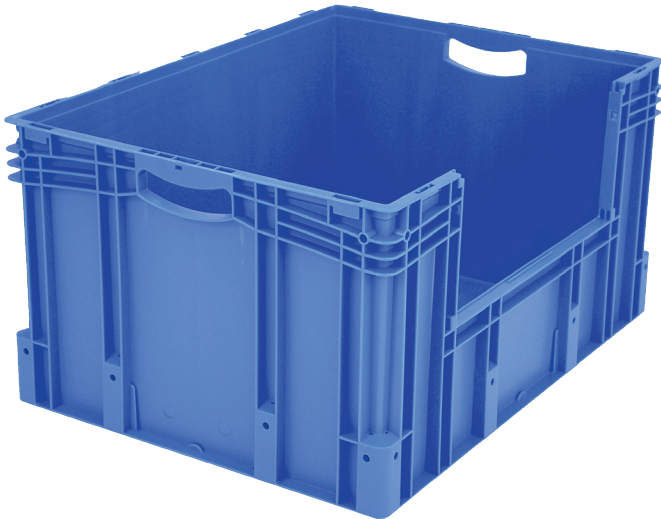

# European size stacking containers XL, with long side pick opening

## XL86426 | Data sheet

Pos. Dimensions, tolerances as specified in DIN 16901

Pos.	Dimensions, tolerances as specified in DIN 16901	
A	Outside length top	800 mm
B	Outside width top	600 mm
C	Height	420 mm
F	Width of view and pick opening	459 mm
G	Height of view and pick opening	203 mm

Product features	*Load capacity as specified in EN 13117
Weight	6.40 kg
*Stacking load	800 kg
*Load capacity	60 kg
Volume	170 litres
Warranty	5 year BITO QUALITY
ESD	ESD version upon request
Temperature range	-20°C to +80°C
Food safety	✓
Material	PP
Stock item	✓
Pcs/pack	1
colour	blue
Ref. no.	43-22625

## European size stacking containers XL, with long side pick opening **XL86426** | Accessories

**Transport dollies**  
for containers sized 800 x 600 mm  
L 800 x W 600 mm  
**43-1150**

**Drop-on lid**  
for European size stacking containers XL  
L 800 x W 600 mm  
**43-14853**