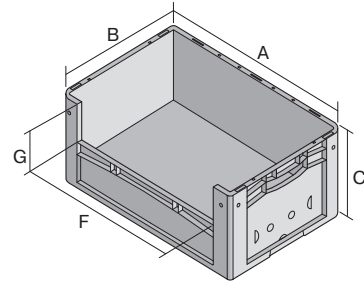

# European size stacking containers XL, with long side pick opening

## XL86426 | Data sheet

Pos. Dimensions, tolerances as specified in DIN 16901

Pos.	Dimensions, tolerances as specified in DIN 16901	
A	Outside length top	800 mm
B	Outside width top	600 mm
C	Height	420 mm
F	Width of view and pick opening	459 mm
G	Height of view and pick opening	203 mm

Product features	*Load capacity as specified in EN 13117
Weight	6.40 kg
*Stacking load	800 kg
*Load capacity	60 kg
Volume	170 litres
Warranty	5 year BITO QUALITY
ESD	ESD version upon request
Temperature range	-20°C to +80°C
Food safety	✓
Material	PP
Stock item	✓
Pcs/pack	1
colour	blue
Ref. no.	43-22625

Other colours / special colours on request

Dimensions, tolerances as specified in DIN 16901	
Outside length top	800 mm
Outside width top	600 mm
Height	420 mm
Inside length top	762 mm
Inside width top	562 mm
Inside height	415 mm
Pick opening W x H	459 x 203 mm