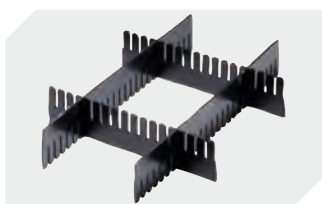

# Small parts containers KLT with ribbed base

## Small parts containers KLT with ribbed base KLT64170R | Accessories

**Locking systems BS**  
for small parts containers KLT  
**7-14434**

**Labels**  
W 210 x H 74 mm  
**43-14557**

**Transport dolly**  
polypropylene wheels  
L 620 x W 420 mm  
**43-1491**

**Slot-in divider strips**  
Material thickness 5 mm  
L 1150 x H 180 mm  
**7-15509**

**Slot-in divider strips**  
Material thickness 5 mm  
L 1150 x H 50 mm  
**43-18417**

**Slot-in divider strips**  
Material thickness 5 mm  
L 1150 x H 80 mm  
**43-18418**