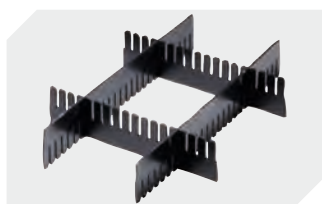

# Small parts containers KLT with ribbed base

## Small parts containers KLT with ribbed base KLT64170R | Accessories

**Locking systems BS**  
for small parts containers KLT  
**7-14434**

**Labels**  
W 210 x H 74 mm  
**43-14557**

**Transport dolly**  
polypropylene wheels  
L 620 x W 420 mm  
**43-1491**

**Slot-in divider strips**  
Material thickness 5 mm  
L 1150 x H 180 mm  
**7-15509**

**Slot-in divider strips**  
Material thickness 5 mm  
L 1150 x H 50 mm  
**43-18417**

**Slot-in divider strips**  
Material thickness 5 mm  
L 1150 x H 80 mm  
**43-18418**