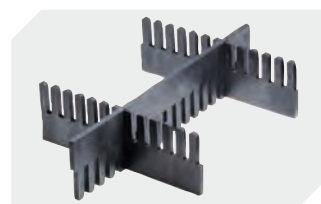

Slot-in divider strips
Material thickness 10 mm
L 950 x H 120 mm
43-18420