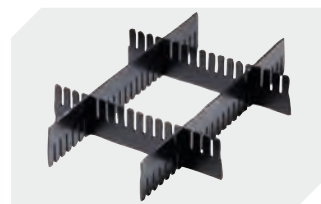

## Small parts containers KLT with ribbed base KLT64170R | Accessories

**Locking systems BS**  
for small parts containers KLT  
**7-14434**

**Labels**  
W 210 x H 74 mm  
**43-14557**

**Transport dolly**  
polypropylene wheels  
L 620 x W 420 mm  
**43-1491**

**Slot-in divider strips**  
Material thickness 5 mm  
L 1150 x H 180 mm  
**7-15509**

**Slot-in divider strips**  
Material thickness 5 mm  
L 1150 x H 50 mm  
**43-18417**

**Slot-in divider strips**  
Material thickness 5 mm  
L 1150 x H 80 mm  
**43-18418**