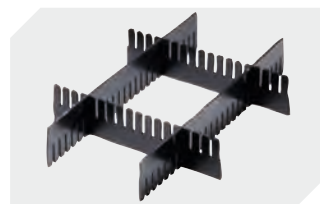

Information & Service
www.bitto.com

BITO
 STORAGE
 SYSTEMS

Small parts containers KLT

KLT64320 | Accessories

Locking systems BS
for small parts containers KLT
7-14434

Labels
W 210 x H 74 mm
43-14557

Transport dolly
polypropylene wheels
L 620 x W 420 mm
43-1491

Slot-in divider strips
Material thickness 5 mm
L 1150 x H 180 mm
7-15509

Slot-in divider strips
Material thickness 5 mm
L 1150 x H 50 mm
43-18417

Slot-in divider strips
Material thickness 5 mm
L 1150 x H 80 mm
43-18418