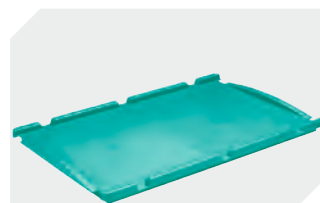

Slot-in divider strips
Material thickness 10 mm
L 950 x H 55 mm
43-18419

Slot-in divider strips
Material thickness 10 mm
L 950 x H 120 mm
43-18420

Covers for palletised containers
L 1220 x W 820 mm
9-18421

Label covers
for European size stacking containers
XL and small parts containers KLT
W 209 x H 67 mm
9-20053

Label covers
for small parts containers KLT
firm fit
W 218 x H 80 mm
9-20054

Drop-on lids
for small parts containers KLT
L 600 x W 400 mm
43-20497