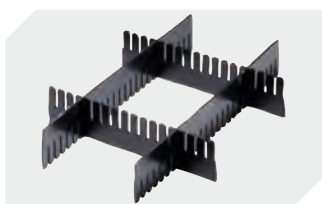

Dimensions, Tolerances as specified in DIN 16901	
Outside length top	600 mm
Outside width top	400 mm
Height	320 mm
Inside length top	541 mm
Inside width top	368 mm
Inside height	319 mm

Other colours / special colours on request

Information & Service
www.bitto.com

BITO
 STORAGE
 SYSTEMS

Small parts containers KLT

KLT64320 | Accessories

Locking systems BS
for small parts containers KLT
7-14434

Labels
W 210 x H 74 mm
43-14557

Transport dolly
polypropylene wheels
L 620 x W 420 mm
43-1491

Slot-in divider strips
Material thickness 5 mm
L 1150 x H 180 mm
7-15509

Slot-in divider strips
Material thickness 5 mm
L 1150 x H 50 mm
43-18417

Slot-in divider strips
Material thickness 5 mm
L 1150 x H 80 mm
43-18418