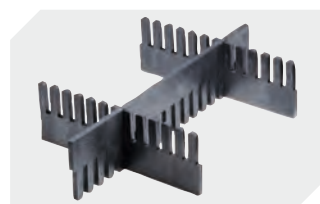

Slot-in divider strips
Material thickness 5 mm
L 1150 x H 180 mm
7-15509

Slot-in divider strips
Material thickness 5 mm
L 1150 x H 50 mm
43-18417

Slot-in divider strips
Material thickness 5 mm
L 1150 x H 80 mm
43-18418

Slot-in divider strips
Material thickness 10 mm
L 950 x H 55 mm
43-18419

Slot-in divider strips
Material thickness 10 mm
L 950 x H 120 mm
43-18420

Covers for palletised containers
L 1220 x W 820 mm
9-18421