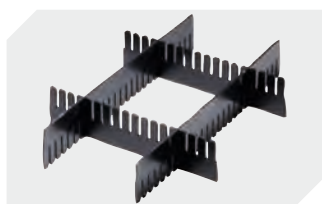

Dimensions, Tolerances as specified in DIN 16901	
Outside length top	600 mm
Outside width top	400 mm
Height	320 mm
Inside length top	541 mm
Inside width top	368 mm
Inside height	319 mm

Other colours / special colours on request

Information & Service
www.bitto.com

BITO
 STORAGE
 SYSTEMS

Small parts containers KLT

KLT64320 | Accessories

Locking systems BS
for small parts containers KLT
7-14434

Labels
W 210 x H 74 mm
43-14557

Transport dolly
polypropylene wheels
L 620 x W 420 mm
43-1491

Slot-in divider strips
Material thickness 5 mm
L 1150 x H 180 mm
7-15509

Slot-in divider strips
Material thickness 5 mm
L 1150 x H 50 mm
43-18417

Slot-in divider strips
Material thickness 5 mm
L 1150 x H 80 mm
43-18418