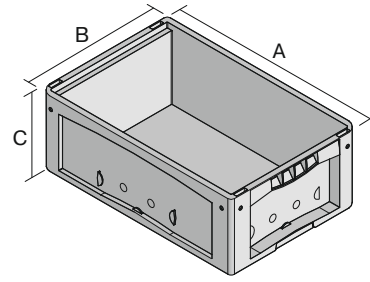

Small parts containers KLT

KLT64320 | Data sheet

Pos. Dimensions, Tolerances as specified in DIN 16901

Pos.	Dimensions, Tolerances as specified in DIN 16901	
A	Outside length top	600 mm
B	Outside width top	400 mm
C	Height	320 mm

Features	*Load capacity as specified in EN 13117
Proper weight	2.77 kg
*Stacking load	500 kg
*Load capacity	50 kg
Volume	58 Litres
Warranty	5 year BITO QUALITY
ESD	ESD version upon request
Temperature range	-20°C to +90°C
Food safety	✓
Material	PP
Stock item	✓
Pcs/pack	1
Colour	turquoise
Ref. no.	9-16813

Dimensions, Tolerances as specified in DIN 16901	
Outside length top	600 mm
Outside width top	400 mm
Height	320 mm
Inside length top	541 mm
Inside width top	368 mm
Inside height	319 mm

Other colours / special colours on request