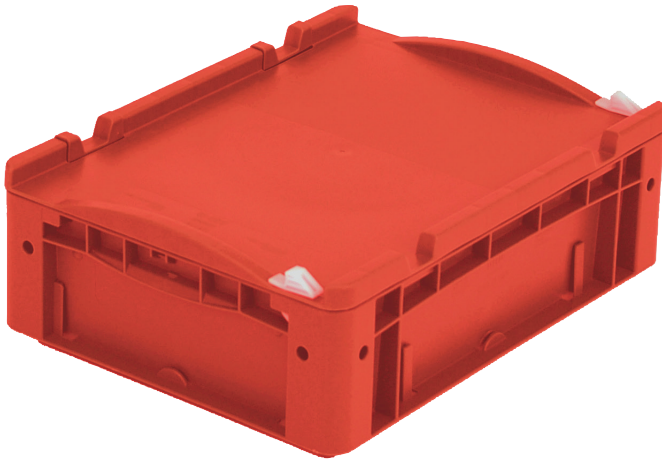

European size stacking containers XL, hinged on one side and closed with 2 snap locks on the other side

XL43121ASDV | Data sheet

Pos. Dimensions, tolerances as specified in DIN 16901

| | | |
|---|--------------------|--------|
| A | Outside length top | 400 mm |
| B | Outside width top | 300 mm |
| C | Height | 138 mm |

Product features

| | |
|-------------------|--------------------------|
| Weight | 1.35 kg |
| *Stacking load | 250 kg |
| *Load capacity | 30 kg |
| Volume | 9.7 litres |
| Warranty | 5 year BITO QUALITY |
| ESD | ESD version upon request |
| Temperature range | -20°C to +80°C |
| Food safety | ✓ |
| Material | PP |
| Stock item | ✓ |
| Pcs/pack | 1 |
| colour | red |
| Ref. no. | 43-22267 |

* Load capacity data according to EN 13117 refer to an ambient temperature of 23 °C.

Dimensions, tolerances as specified in DIN 16901

| | |
|--------------------|--------|
| Outside length top | 400 mm |
| Outside width top | 300 mm |
| Height | 138 mm |
| Inside length top | 368 mm |
| Inside width top | 268 mm |
| Inside length base | 359 mm |
| Inside width base | 259 mm |
| Inside height | 117 mm |

Information & Service
www.bitocom

BITO
STORAGE
SYSTEMS

European size stacking containers XL, hinged on one side and closed with 2 snap locks on the other side

XL43121ASDV | Accessories

Covers for palletised loads