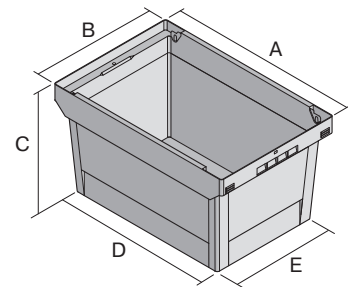

# Multi-purpose containers MB, with short side pick opening

## MB64224 | Data sheet

Pos. Dimensions, tolerances as specified in DIN 16901

Pos.	Dimensions, tolerances as specified in DIN 16901	
A	Outside length top	600 mm
B	Outside width top	400 mm
C	Height	223 mm
D	Base length outside	505 mm
E	Base width outside	335 mm
F	Width of view and pick opening	270 mm
G	Height of view and pick opening	117 mm

Product features	*Load capacity as specified in EN 13117
Weight	1.77 kg
*Load capacity	30 kg
Volume	38 litres
ESD	No
Food safety	-
Material	PP
Stock item	✓
Pcs/pack	1
colour	dove blue
Ref. no.	6-11086

Dimensions, tolerances as specified in DIN 16901	
Outside length top	600 mm
Outside width top	400 mm
Height	223 mm
Inside length top	540 mm
Inside width top	371 mm
Inside length base	498 mm
Inside width base	329 mm
Pick opening W x H	270 x 117 mm