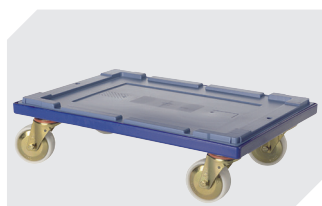

Multi-purpose containers MB, with short side pick opening

MB64224 | Accessories

Transport dollies

for multi-purpose containers sized

600 x 400 mm

L 620 x W 420 mm

6-15510

Information & Service
www.bitto.com

BITO
S T O R A G E
S Y S T E M S