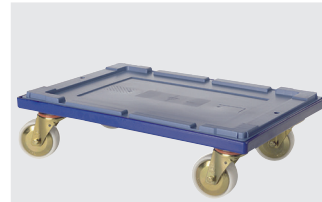

Information & Service
www.bito.com

BITO
 STORAGE
 SYSTEMS

Multi-purpose containers MB Food & Delivery, with solid sides
MBEC64371 | Accessories

Cross dividers for thermo boxes
 L 298 x W 25 x H 294 mm
79-51050

Cold packs for chilled products
 suited for -3°C
 L 296 x W 25 x H 294 mm
79-51053

Cold packs for chilled and frozen products
 suited for -21°C
 L 296 x W 25 x H 294 mm
79-51054

Thermo boxes 64
 L 528 x W 358 x H 352 mm
79-51057

Thermo boxes 32
 L 358 x W 263 x H 352 mm
79-51058

Transport dollies
 for multi-purpose containers sized
 600 x 400 mm
 L 620 x W 420 mm
6-15510

Security seals
 MBP1 - suited for BITOBOX MB
6-10810

Security seals
 MBP2 - suited for BITOBOX MB
6-15705

Security seals
 MBP2-L - suited for BITOBOX MB, XL, SL
6-19162

Barcoded security seals
 MBP3 - for MB containers in all sizes
 and XL containers 800 x 600 mm
6-31550

Drop-on lid
 for multi-purpose containers MB
 L 608 x W 407 mm
6-30276