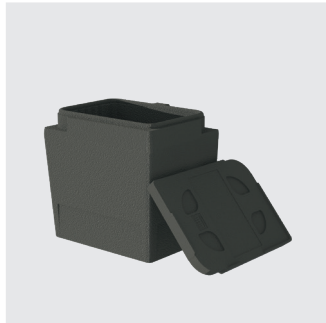

Product features

Weight	2.3 kg
*Stacking load	160 kg
*Load capacity	28 kg
Volume	67 litres
Warranty	5 year BITO QUALITY
ESD	No
Food safety	-
Material	PP
Stock item	✓
Pcs/pack	1
colour	dove blue
Ref. no.	79-51059

Information & Service
www.bito.com

BITO
 STORAGE
 SYSTEMS

Multi-purpose containers MB Food & Delivery, with solid sides
MBEC64371 | Accessories

Cross dividers for thermo boxes
 L 298 x W 25 x H 294 mm
79-51050

Cold packs for chilled products
 suited for -3°C
 L 296 x W 25 x H 294 mm
79-51053

Cold packs for chilled and frozen products
 suited for -21°C
 L 296 x W 25 x H 294 mm
79-51054

Thermo boxes 64
 L 528 x W 358 x H 352 mm
79-51057

Thermo boxes 32
 L 358 x W 263 x H 352 mm
79-51058

Transport dollies
 for multi-purpose containers sized
 600 x 400 mm
 L 620 x W 420 mm
6-15510

Security seals
 MBP1 - suited for BITOBOX MB
6-10810

Security seals
 MBP2 - suited for BITOBOX MB
6-15705