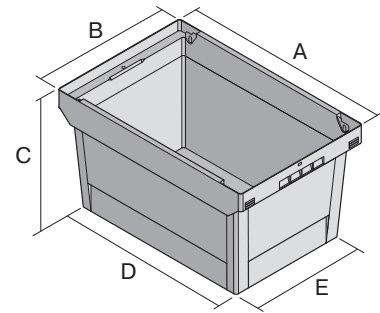

Multi-purpose containers MB Food & Delivery, with solid sides

MBEC64371 | Data sheet

Pos. Dimensions, tolerances as specified in DIN 16901

Pos.	Dimensions, tolerances as specified in DIN 16901	
A	Outside length top	600 mm
B	Outside width top	400 mm
C	Height	373 mm
D	Base length outside	505 mm
E	Base width outside	335 mm

Product features

Weight	2.3 kg
*Stacking load	160 kg
*Load capacity	28 kg
Volume	67 litres
Warranty	5 year BITO QUALITY
ESD	No
Food safety	-
Material	PP
Stock item	✓
Pcs/pack	1
colour	dove blue
Ref. no.	79-51059

* Load capacity data according to EN 13117 refer to an ambient temperature of 23 °C.

Dimensions, tolerances as specified in DIN 16901

Outside length top	600 mm
Outside width top	400 mm
Height	373 mm
Inside length top	540 mm
Inside width top	371 mm
Inside length base	498 mm
Inside width base	329 mm
Inside height	370 mm
Height of stacking rim	90 mm

Information & Service
www.bito.com

BITO
 STORAGE
 SYSTEMS

Multi-purpose containers MB Food & Delivery, with solid sides
MBEC64371 | Accessories

Cross dividers for thermo boxes
 L 298 x W 25 x H 294 mm
79-51050