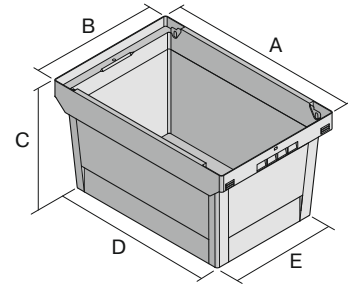

## MB86421R | Data sheet

Pos. Dimensions, tolerances as specified in DIN 16901

Pos.	Dimensions, tolerances as specified in DIN 16901	
A	Outside length top	800 mm
B	Outside width top	600 mm
C	Height	423 mm
D	Base length outside	690 mm
E	Base width outside	508 mm

Product features	*Load capacity as specified in EN 13117
Proper weight	6.01 kg
*Load capacity	75 kg
Volume	151 Litres
Warranty	5 year BITO QUALITY
ESD	ESD version upon request
Temperature range	-20°C to +90°C
Food safety	✓
Material	PP
Stock item	✓
Pcs/pallet	24
Pcs/pack	1
Colour	dove blue
Ref. no.	6-15256

Other colours / special colours on request

Dimensions, tolerances as specified in DIN 16901	
Outside length top	800 mm
Outside width top	600 mm
Height	423 mm
Inside length base	682 mm
Inside width base	500 mm
Height of stacking rim	70 mm

**Transport dolly**  
for multi-purpose containers sized  
800 x 400 mm and 800 x 600 mm  
L 720 x W 540 mm  
**6-19439**

**Document pockets**  
self-adhesive  
2 sides open  
L 145 x W 100 mm  
**46-21108**