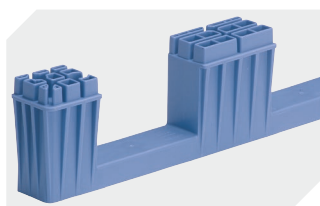

# Multi-purpose containers MB with ribbed base

## MB86421R | Accessories

**Label covers**  
for multi-purpose containers MB  
W 60 x H 80.4 mm  
**6-15244**

**Connector clips**  
**6-15625**

**Add-on fork entry shoes**  
for multi-purpose containers MB  
L 800 x W 600 mm  
**6-19330**