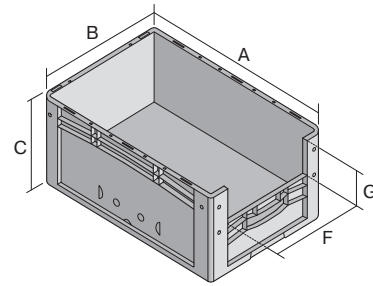

# European size stacking containers XL, with short side pick opening

## XL86524 | Data sheet

Pos. Dimensions, tolerances as specified in DIN 16901

Pos.	Dimensions, tolerances as specified in DIN 16901	
A	Outside length top	800 mm
B	Outside width top	600 mm
C	Height	520 mm
F	Width of view and pick opening	459 mm
G	Height of view and pick opening	253 mm

### Product features

Weight	7.74 kg
*Stacking load	500 kg
*Load capacity	60 kg
Volume	213 litres
Warranty	5 year BITO QUALITY
ESD	ESD version upon request
Temperature range	-20°C to +80°C
Food safety	✓
Material	PP
Stock item	-
Pcs/pack	1
colour	blue
Ref. no.	43-22575

### Dimensions, tolerances as specified in DIN 16901

Outside length top	800 mm
Outside width top	600 mm
Height	520 mm
Inside length top	762 mm
Inside width top	562 mm
Inside height	515 mm
Pick opening W x H	459 x 253 mm