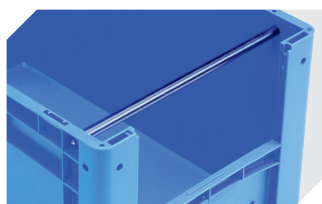

Handles

for European size stacking containers XL
for European size stacking containers BN
L 557 mm

43-22624