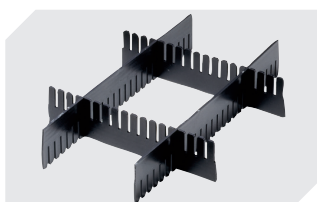

Transport dolly
polypropylene wheels
L 620 x W 420 mm
43-1491

Slot-in divider strips
Material thickness 5 mm
L 1150 x H 180 mm
7-15509

Security seals
for European size stacking containers
XL and small parts containers KLT
9-16271

Slot-in divider strips
Material thickness 5 mm
L 1150 x H 50 mm
43-18417

Slot-in divider strips
Material thickness 5 mm
L 1150 x H 80 mm
43-18418

Slot-in divider strips
Material thickness 10 mm
L 950 x H 55 mm
43-18419