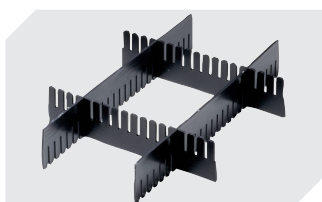

Information & Service
www.bito.com

BITO
 STORAGE
 SYSTEMS

Small parts containers KLT, with hinged two-part lid

KLTD43120 | Accessories

Locking systems BS
for small parts containers KLT
7-14434

Labels
W 210 x H 74 mm
43-14557

Transport dolly
polypropylene wheels
L 620 x W 420 mm
43-1491

Slot-in divider strips
Material thickness 5 mm
L 1150 x H 180 mm
7-15509

Security seals
for European size stacking containers
XL and small parts containers KLT
9-16271

Slot-in divider strips
Material thickness 5 mm
L 1150 x H 50 mm
43-18417

Slot-in divider strips
Material thickness 5 mm
L 1150 x H 80 mm
43-18418

Slot-in divider strips
Material thickness 10 mm
L 950 x H 55 mm
43-18419