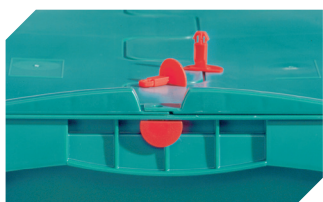

Security seals
for European size stacking containers
XL and small parts containers KLT
9-16271