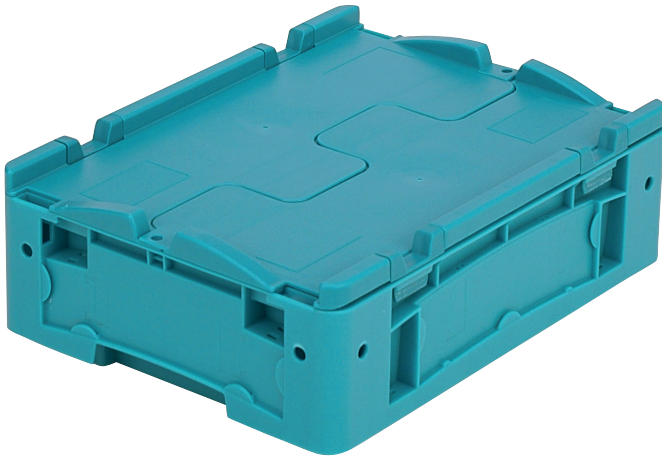

Small parts containers KLT, with hinged two-part lid

KLTD43120 | Data sheet

Pos. Dimensions, Tolerances as specified in DIN 16901

Pos.	Dimensions, Tolerances as specified in DIN 16901	
A	Outside length top	400 mm
B	Outside width top	300 mm
C	Height	138 mm

Product features	*Load capacity as specified in EN 13117
Weight	1.47 kg
*Stacking load	300 kg
Load capacity	25 kg
Volume	8.9 litres
Warranty	5 year BITO QUALITY
ESD	ESD version upon request
Temperature range	-20°C to +90°C
Food safety	✓
Material	PP
Stock item	✓
Pcs/pack	1
colour	turquoise
Ref. no.	9-18467

Transport dolly
polypropylene wheels
L 620 x W 420 mm
43-1491

Slot-in divider strips
Material thickness 5 mm
L 1150 x H 180 mm
7-15509

Security seals
for European size stacking containers
XL and small parts containers KLT
9-16271

Transport dolly
rubber wheels
L 620 x W 420 mm
43-21883

Document pockets
self-adhesive
3 sides open
L 175 x W 105 mm
6-5031

Information & Service
www.bitto.com

BITO
STORAGE
SYSTEMS