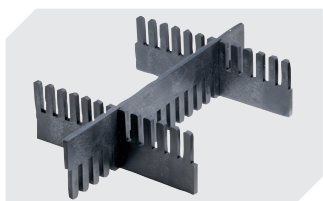

Information & Service
www.bito.com

BITO
 STORAGE
 SYSTEMS

Small parts containers KLT, with hinged two-part lid

KLTD43120 | Accessories

Locking systems BS
for small parts containers KLT
7-14434

Labels
W 210 x H 74 mm
43-14557

Transport dolly
polypropylene wheels
L 620 x W 420 mm
43-1491

Slot-in divider strips
Material thickness 5 mm
L 1150 x H 180 mm
7-15509

Security seals
for European size stacking containers
XL and small parts containers KLT
9-16271

Slot-in divider strips
Material thickness 5 mm
L 1150 x H 50 mm
43-18417

Slot-in divider strips
Material thickness 5 mm
L 1150 x H 80 mm
43-18418

Slot-in divider strips
Material thickness 10 mm
L 950 x H 55 mm
43-18419