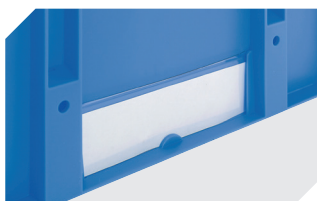

Slot-in divider strips
Material thickness 5 mm
L 1150 x H 50 mm
43-18417

Slot-in divider strips
Material thickness 5 mm
L 1150 x H 80 mm
43-18418

Slot-in divider strips
Material thickness 10 mm
L 950 x H 55 mm
43-18419

Slot-in divider strips
Material thickness 10 mm
L 950 x H 120 mm
43-18420

Covers for palletised containers
L 1220 x W 820 mm
9-18421

Label covers
for European size stacking containers
XL and small parts containers KLT
W 209 x H 67 mm
9-20053