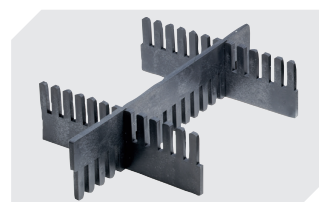

Information & Service
www.bito.com

BITO
 STORAGE
 SYSTEMS

Small parts containers KLT, with hinged two-part lid

KLTD43120 | Accessories

Locking systems BS
for small parts containers KLT
7-14434

Labels
W 210 x H 74 mm
43-14557

Transport dolly
polypropylene wheels
L 620 x W 420 mm
43-1491

Slot-in divider strips
Material thickness 5 mm
L 1150 x H 180 mm
7-15509

Security seals
for European size stacking containers
XL and small parts containers KLT
9-16271

Slot-in divider strips
Material thickness 5 mm
L 1150 x H 50 mm
43-18417

Slot-in divider strips
Material thickness 5 mm
L 1150 x H 80 mm
43-18418

Slot-in divider strips
Material thickness 10 mm
L 950 x H 55 mm
43-18419