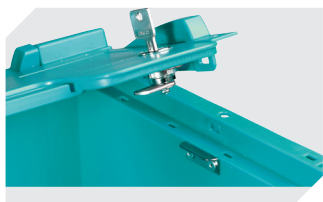

Other colours / special colours on request

Dimensions, Tolerances as specified in DIN 16901	
Outside length top	400 mm
Outside width top	300 mm
Height	138 mm
Inside length top	341 mm
Inside width top	268 mm
Inside height	116 mm

Information & Service
www.bito.com

BITO
 STORAGE
 SYSTEMS

Small parts containers KLT, with hinged two-part lid

KLTD43120 | Accessories

Locking systems BS
for small parts containers KLT
7-14434

Labels
W 210 x H 74 mm
43-14557

Transport dolly
polypropylene wheels
L 620 x W 420 mm
43-1491

Slot-in divider strips
Material thickness 5 mm
L 1150 x H 180 mm
7-15509

Security seals
for European size stacking containers
XL and small parts containers KLT
9-16271