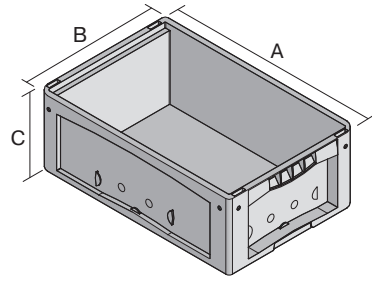

Small parts containers KLT, with hinged two-part lid

KLTD43120 | Data sheet

Pos. Dimensions, Tolerances as specified in DIN 16901

Pos.	Dimensions, Tolerances as specified in DIN 16901	
A	Outside length top	400 mm
B	Outside width top	300 mm
C	Height	138 mm

Product features	*Load capacity as specified in EN 13117
Weight	1.47 kg
*Stacking load	300 kg
Load capacity	25 kg
Volume	8.9 litres
Warranty	5 year BITO QUALITY
ESD	ESD version upon request
Temperature range	-20°C to +90°C
Food safety	✓
Material	PP
Stock item	✓
Pcs/pack	1
colour	turquoise
Ref. no.	9-18467

Other colours / special colours on request

Dimensions, Tolerances as specified in DIN 16901	
Outside length top	400 mm
Outside width top	300 mm
Height	138 mm
Inside length top	341 mm
Inside width top	268 mm
Inside height	116 mm

Transport dolly
polypropylene wheels
L 620 x W 420 mm
43-1491

Slot-in divider strips
Material thickness 5 mm
L 1150 x H 180 mm
7-15509

Security seals
for European size stacking containers
XL and small parts containers KLT
9-16271