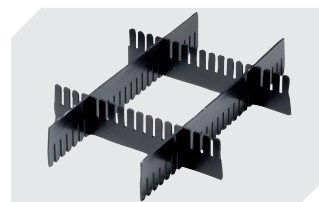

Information & Service
www.bito.com

BITO
 STORAGE
 SYSTEMS

Small parts containers KLT, with hinged two-part lid

KLTD43120 | Accessories

Locking systems BS
for small parts containers KLT
7-14434

Labels
W 210 x H 74 mm
43-14557

Transport dolly
polypropylene wheels
L 620 x W 420 mm
43-1491

Slot-in divider strips
Material thickness 5 mm
L 1150 x H 180 mm
7-15509

Security seals
for European size stacking containers
XL and small parts containers KLT
9-16271