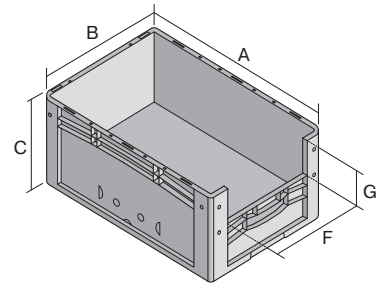

European size stacking containers XL, with short side pick opening

XL86424 | Data sheet

Pos. Dimensions, tolerances as specified in DIN 16901

Pos.	Dimensions, tolerances as specified in DIN 16901	
A	Outside length top	800 mm
B	Outside width top	600 mm
C	Height	420 mm
F	Width of view and pick opening	459 mm
G	Height of view and pick opening	203 mm

Product features	*Load capacity as specified in EN 13117
Weight	6.38 kg
*Stacking load	500 kg
*Load capacity	60 kg
Volume	170 litres
Warranty	5 year BITO QUALITY
ESD	ESD version upon request
Temperature range	-20°C to +80°C
Food safety	✓
Material	PP
Stock item	✓
Pcs/pack	1
colour	blue
Ref. no.	43-22560

Other colours / special colours on request

Dimensions, tolerances as specified in DIN 16901	
Outside length top	800 mm
Outside width top	600 mm
Height	420 mm
Inside length top	762 mm
Inside width top	562 mm
Inside height	415 mm
Pick opening W x H	459 x 203 mm

Information & Service
www.bito.com

BITO
 LAGERTECHNIK

European size stacking containers XL, with short side pick opening **XL86424** | Accessories

Transport dollies

for containers sized 800 x 600 mm
L 800 x W 600 mm