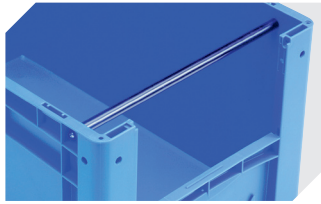

for European size stacking containers XL
and small parts containers KLT
W 209 x H 67 mm

9-20053

Insertable windows

for European size stacking containers XL
W 460 x H 198 mm

43-22548

Handles

for European size stacking containers XL
for European size stacking containers BN
L 557 mm