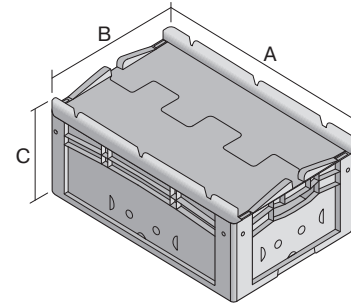

European size stacking containers XL with ribbed base RX, with hinged two-part lid XLD64221RX | Data sheet

Pos. Dimensions, tolerances as specified in DIN 16901

Pos.	Dimensions, tolerances as specified in DIN 16901	
A	Outside length top	600 mm
B	Outside width top	400 mm
C	Height	238 mm

Product features

Weight	3.33 kg
*Stacking load	300 kg
Volume	38 litres
Warranty	5 year BITO QUALITY
ESD	ESD version upon request
Temperature range	-20°C to +80°C
Food safety	✓
Material	PP
Stock item	✓
Pcs/pack	1
colour	blue
Ref. no.	43-30269

* Load capacity data according to EN 13117 refer to an ambient temperature of 23 °C.

Dimensions, tolerances as specified in DIN 16901

Outside length top	600 mm
Outside width top	400 mm
Height	238 mm
Inside length top	568 mm
Inside width top	368 mm
Inside length base	559 mm
Inside width base	359 mm
Inside height	202 mm

Printed message

Pad printing area on short side (front)	40 x 250 mm
Pad printing area on short side (rear)	40 x 250 mm
Pad printing area on long side	40 x 250 mm
Hot foil printing area on short side (front)	40 x 250 mm
Hot foil printing area on short side (rear)	40 x 250 mm
Hot foil printing area on long side	40 x 250 mm
Injection mold printing area on long side	25 x 180 mm