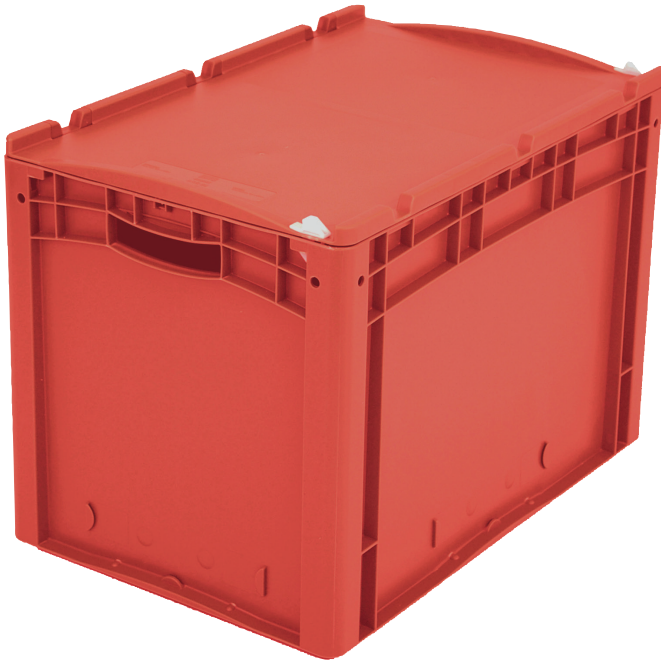

European size stacking containers XL, hinged on one side and closed with 2 snap locks on the other side

XL64421ASDV | Data sheet

Pos. Dimensions, tolerances as specified in DIN 16901

A	Outside length top	600 mm
B	Outside width top	400 mm
C	Height	438 mm

Product features

Weight	4.07 kg
*Stacking load	300 kg
*Load capacity	20 kg
Volume	82 litres
Warranty	5 year BITO QUALITY
ESD	ESD version upon request
Temperature range	-20°C to +80°C
Food safety	✓
Material	PP
Stock item	✓
Pcs/pack	1
colour	red
Ref. no.	43-22266

* Load capacity data according to EN 13117 refer to an ambient temperature of 23 °C.

Dimensions, tolerances as specified in DIN 16901

Outside length top	600 mm
Outside width top	400 mm
Height	438 mm
Inside length top	568 mm
Inside width top	368 mm
Inside length base	559 mm
Inside width base	359 mm
Inside height	416 mm

Information & Service
www.bitto.com

BITO
STORAGE
SYSTEMS

European size stacking containers XL, hinged on one side and closed with 2 snap locks on the other side

XL64421ASDV | Accessories

Covers for palletised loads