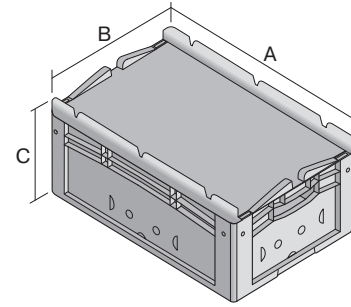

European size stacking containers XL, hinged on one side and closed with 2 snap locks on the other side

XL64421ASDV | Data sheet

Pos. Dimensions, tolerances as specified in DIN 16901

A	Outside length top	600 mm
B	Outside width top	400 mm
C	Height	438 mm

Product features

Weight	4.07 kg
*Stacking load	300 kg
*Load capacity	20 kg
Volume	82 litres
Warranty	5 year BITO QUALITY
ESD	ESD version upon request
Temperature range	-20°C to +80°C
Food safety	✓
Material	PP
Stock item	✓
Pcs/pack	1
colour	red
Ref. no.	43-22266

* Load capacity data according to EN 13117 refer to an ambient temperature of 23 °C.

Dimensions, tolerances as specified in DIN 16901

Outside length top	600 mm
Outside width top	400 mm
Height	438 mm
Inside length top	568 mm
Inside width top	368 mm
Inside length base	559 mm
Inside width base	359 mm
Inside height	416 mm

Printed message

Pad printing area on short side (front)	100 x 250 mm
Pad printing area on short side (rear)	100 x 250 mm
Pad printing area on long side	100 x 250 mm
Hot foil printing area on short side (front)	100 x 250 mm
Hot foil printing area on short side (rear)	100 x 250 mm
Hot foil printing area on long side	100 x 250 mm
Injection mold printing area on long side	25 x 100 mm