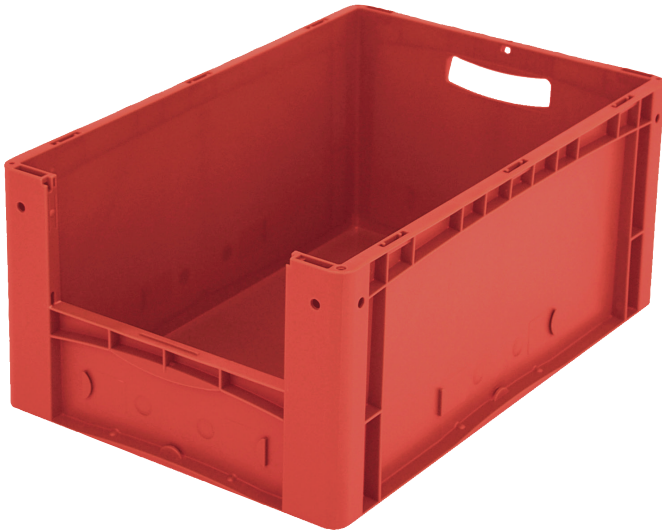

European size stacking containers XL, with short side pick opening

XL64274 | Data sheet

Pos. Dimensions, tolerances as specified in DIN 16901

Pos.	Dimensions, tolerances as specified in DIN 16901	
A	Outside length top	600 mm
B	Outside width top	400 mm
C	Height	270 mm
F	Width of view and pick opening	274 mm
G	Height of view and pick opening	131 mm

Product features	*Load capacity as specified in EN 13117
Weight	2.08 kg
*Stacking load	250 kg
*Load capacity	15 kg
Volume	51 litres
Warranty	5 year BITO QUALITY
ESD	ESD version upon request
Temperature range	-20°C to +80°C
Food safety	✓
Material	PP
Stock item	✓
Pcs/pack	1
colour	red
Ref. no.	43-14989

Other colours / special colours on request

Dimensions, tolerances as specified in DIN 16901	
Outside length top	600 mm
Outside width top	400 mm
Height	270 mm
Inside length top	568 mm
Inside width top	368 mm
Inside height	266 mm
Pick opening W x H	274 x 131 mm

Information & Service
www.bito.com

BITO
 LAGERTECHNIK

European size stacking containers XL, with short side pick opening **XL64274** | Accessories

Labels
suited for BITOBOX XL and KLT with a height of at least 170 mm
W 210 x H 74 mm
43-14557