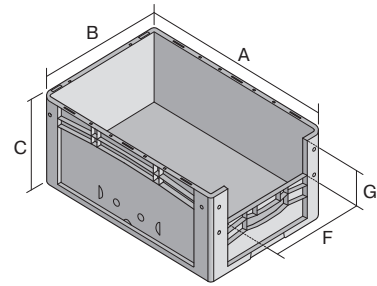

European size stacking containers XL, with short side pick opening

XL64274 | Data sheet

Pos. Dimensions, tolerances as specified in DIN 16901

Pos.	Dimensions, tolerances as specified in DIN 16901	
A	Outside length top	600 mm
B	Outside width top	400 mm
C	Height	270 mm
F	Width of view and pick opening	274 mm
G	Height of view and pick opening	131 mm

Product features	*Load capacity as specified in EN 13117
Weight	2.08 kg
*Stacking load	250 kg
*Load capacity	15 kg
Volume	51 litres
Warranty	5 year BITO QUALITY
ESD	ESD version upon request
Temperature range	-20°C to +80°C
Food safety	✓
Material	PP
Stock item	✓
Pcs/pack	1
colour	red
Ref. no.	43-14989

Other colours / special colours on request

Dimensions, tolerances as specified in DIN 16901	
Outside length top	600 mm
Outside width top	400 mm
Height	270 mm
Inside length top	568 mm
Inside width top	368 mm
Inside height	266 mm
Pick opening W x H	274 x 131 mm

Information & Service
www.bito.com

BITO
 LAGERTECHNIK

European size stacking containers XL, with short side pick opening **XL64274** | Accessories

Labels
suited for BITOBOX XL and KLT with a height of at least 170 mm
W 210 x H 74 mm
43-14557