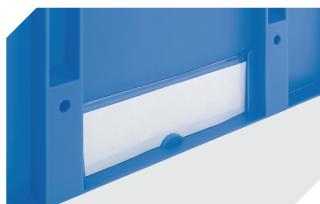

Information & Service
www.bito.com

BITO
 LAGERTECHNIK

European size stacking containers XL, with short side pick opening **XL64274** | Accessories

Labels
suited for BITOBOX XL and KLT with a height of at least 170 mm
W 210 x H 74 mm
43-14557

Insertable windows
for European size stacking containers XL
43-18588

Label covers
for European size stacking containers XL
and small parts containers KLT
W 209 x H 67 mm
9-20053

Drop-on lids
for European size stacking containers XL
L 600 x W 400 mm
43-20301