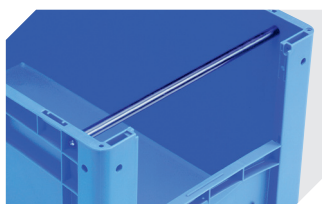

Insertable windows
for European size stacking containers XL
43-18588

Label covers
for European size stacking containers XL
and small parts containers KLT
W 209 x H 67 mm
9-20053

Drop-on lids
for European size stacking containers XL
L 600 x W 400 mm
43-20301

Grip closures
for European size stacking containers XL
with a height of 170, 220 and 270 mm
43-31450

Handles
for European size stacking containers XL
for European size stacking containers BN
L 267 mm
43-9408