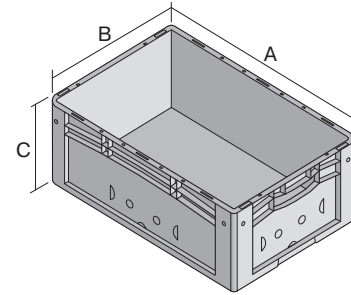

European size stacking containers XL with ribbed base RX

XL64221RX | Data sheet

Pos. Dimensions, tolerances as specified in DIN 16901

Pos.	Dimensions, tolerances as specified in DIN 16901	
A	Outside length top	600 mm
B	Outside width top	400 mm
C	Height	220 mm

Product features

Weight	2.39 kg
*Stacking load	300 kg
Volume	38 litres
Warranty	5 year BITO QUALITY
ESD	ESD version upon request
Temperature range	-20°C to +80°C
Food safety	✓
Material	PP
Stock item	✓
Pcs/pack	1
colour	blue
Ref. no.	43-30206

* Load capacity data according to EN 13117 refer to an ambient temperature of 23 °C.

Dimensions, tolerances as specified in DIN 16901

Outside length top	600 mm
Outside width top	400 mm
Height	220 mm
Inside length top	568 mm
Inside width top	368 mm
Inside length base	559 mm
Inside width base	359 mm
Inside height	202 mm