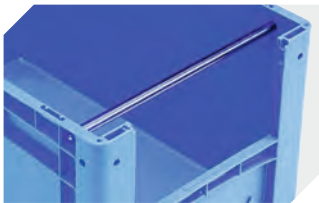

Handles
for European size stacking containers XL
for European size stacking containers BN
L 267 mm
43-9409