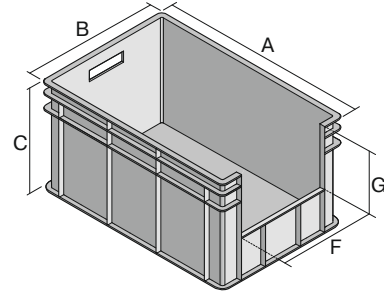

# European size stacking containers BN, with short side pick opening

## BN4324 | Data sheet

Pos. Dimensions, Tolerances as specified in DIN 16901

Pos.	Dimensions, Tolerances as specified in DIN 16901	
A	Outside length top	400 mm
B	Outside width top	300 mm
C	Height	215 mm
F	Width of view and pick opening	230 mm
G	Height of view and pick opening	117 mm

Features	*Load capacity as specified in EN 13117
Proper weight	1.07 kg
*Stacking load	150 kg
*Load capacity	40 kg
Volume	20 Litres
Warranty	5 year BITO QUALITY
ESD	ESD version upon request
Temperature range	-20°C to +90°C
Food safety	✓
Material	PP
Stock item	✓
Pcs/pack	1
Colour	blue
Ref. no.	4-1288

Other colours / special colours on request

Dimensions, Tolerances as specified in DIN 16901	
Outside length top	400 mm
Outside width top	300 mm
Height	215 mm
Inside length top	360 mm
Inside width top	260 mm
Inside height	211 mm
Pick opening W x H	230 x 117 mm