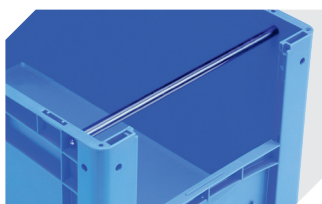

Label covers

for European size stacking containers XL
and small parts containers KLT

W 209 x H 67 mm

9-20053

Insertable windows

for European size stacking containers XL
W 460 x H 198 mm

43-22548

Handles