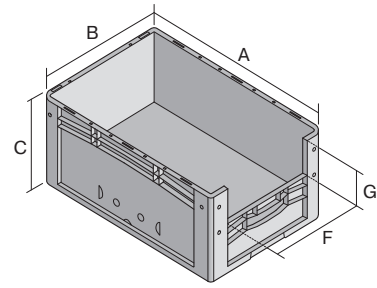

European size stacking containers XL, with short side pick opening

XL86424 | Data sheet

Pos. Dimensions, tolerances as specified in DIN 16901

Pos.	Dimensions, tolerances as specified in DIN 16901	
A	Outside length top	800 mm
B	Outside width top	600 mm
C	Height	420 mm
F	Width of view and pick opening	459 mm
G	Height of view and pick opening	203 mm

Product features

Weight	6.38 kg
*Stacking load	500 kg
*Load capacity	60 kg
Volume	170 litres
Warranty	5 year BITO QUALITY
ESD	ESD version upon request
Temperature range	-20°C to +80°C
Food safety	✓
Material	PP
Stock item	-
Pcs/pack	1
colour	blue
Ref. no.	43-22560

* Load capacity data according to EN 13117 refer to an ambient temperature of 23 °C.

Dimensions, tolerances as specified in DIN 16901

Outside length top	800 mm
Outside width top	600 mm
Height	420 mm
Inside length top	762 mm
Inside width top	562 mm
Inside height	415 mm
Pick opening W x H	459 x 203 mm

Information & Service
www.bitto.com

BITO
STORAGE
SYSTEMS

European size stacking containers XL, with short side pick opening **XL86424** | Accessories

Transport dollies

for containers sized 800 x 600 mm
L 800 x W 600 x H 198 mm