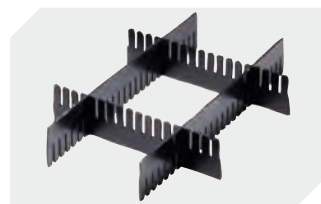

Information & Service
www.bitto.com

BITO
 STORAGE
 SYSTEMS

Small parts containers KLT with double base KLT64170D | Accessories

Locking systems BS
for small parts containers KLT
7-14434

Labels
W 210 x H 74 mm
43-14557

Transport dolly
polypropylene wheels
L 620 x W 420 mm
43-1491

Slot-in divider strips
Material thickness 5 mm
L 1150 x H 180 mm
7-15509

Slot-in divider strips
Material thickness 5 mm
L 1150 x H 50 mm
43-18417

Slot-in divider strips
Material thickness 5 mm
L 1150 x H 80 mm
43-18418

Slot-in divider strips
Material thickness 10 mm
L 950 x H 55 mm
43-18419

Slot-in divider strips
Material thickness 10 mm
L 950 x H 120 mm
43-18420