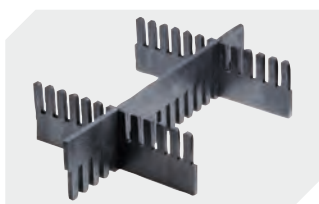

Transport dolly
polypropylene wheels
L 620 x W 420 mm
43-1491

Slot-in divider strips
Material thickness 5 mm
L 1150 x H 180 mm
7-15509

Slot-in divider strips
Material thickness 5 mm
L 1150 x H 50 mm
43-18417

Slot-in divider strips
Material thickness 5 mm
L 1150 x H 80 mm
43-18418

Slot-in divider strips
Material thickness 10 mm
L 950 x H 55 mm
43-18419

Slot-in divider strips
Material thickness 10 mm
L 950 x H 120 mm
43-18420