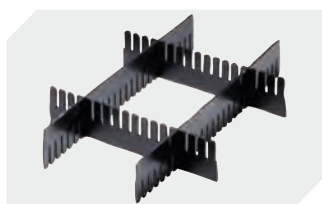

Information & Service
www.bitto.com

BITO
 STORAGE
 SYSTEMS

Small parts containers KLT with double base KLT64170D | Accessories

Locking systems BS
for small parts containers KLT
7-14434

Labels
W 210 x H 74 mm
43-14557

Transport dolly
polypropylene wheels
L 620 x W 420 mm
43-1491

Slot-in divider strips
Material thickness 5 mm
L 1150 x H 180 mm
7-15509

Slot-in divider strips
Material thickness 5 mm
L 1150 x H 50 mm
43-18417

Slot-in divider strips
Material thickness 5 mm
L 1150 x H 80 mm
43-18418

Slot-in divider strips
Material thickness 10 mm
L 950 x H 55 mm
43-18419

Slot-in divider strips
Material thickness 10 mm
L 950 x H 120 mm
43-18420