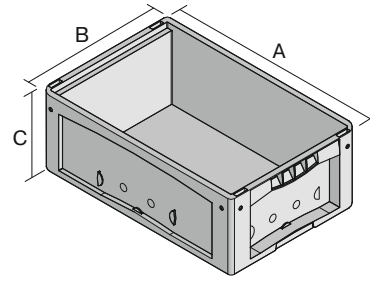

Small parts containers KLT with double base

KLT64170D | Data sheet

Pos. Dimensions, Tolerances as specified in DIN 16901

Pos.	Dimensions, Tolerances as specified in DIN 16901	
A	Outside length top	600 mm
B	Outside width top	400 mm
C	Height	170 mm

Features	*Load capacity as specified in EN 13117
Proper weight	2.77 kg
*Stacking load	500 kg
*Load capacity	75 kg
Volume	26 Litres
Warranty	5 year BITO QUALITY
ESD	ESD version upon request
Temperature range	-20°C to +60°C
Food safety	✓
Material	PP
Stock item	-
Pcs/pack	1
Colour	turquoise
Ref. no.	9-17508

Other colours / special colours on request

Dimensions, Tolerances as specified in DIN 16901	
Outside length top	600 mm
Outside width top	400 mm
Height	170 mm
Inside length top	541 mm
Inside width top	368 mm
Inside height	150 mm

Information & Service
www.bitto.com

BITO
 STORAGE
 SYSTEMS

Small parts containers KLT with double base KLT64170D | Accessories

Locking systems BS
for small parts containers KLT
7-14434

Labels
W 210 x H 74 mm
43-14557