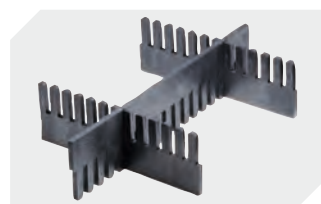

Transport dolly
polypropylene wheels
L 620 x W 420 mm
43-1491

Slot-in divider strips
Material thickness 5 mm
L 1150 x H 180 mm
7-15509

Slot-in divider strips
Material thickness 5 mm
L 1150 x H 50 mm
43-18417

Slot-in divider strips
Material thickness 5 mm
L 1150 x H 80 mm
43-18418

Slot-in divider strips
Material thickness 10 mm
L 950 x H 55 mm
43-18419

Slot-in divider strips
Material thickness 10 mm
L 950 x H 120 mm
43-18420