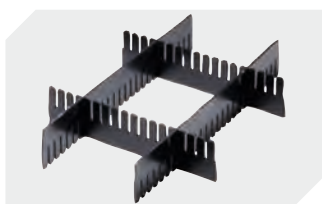

Information & Service
www.bitto.com

BITO
 STORAGE
 SYSTEMS

Small parts containers KLT with double base KLT64170D | Accessories

Locking systems BS
for small parts containers KLT
7-14434

Labels
W 210 x H 74 mm
43-14557

Transport dolly
polypropylene wheels
L 620 x W 420 mm
43-1491

Slot-in divider strips
Material thickness 5 mm
L 1150 x H 180 mm
7-15509

Slot-in divider strips
Material thickness 5 mm
L 1150 x H 50 mm
43-18417

Slot-in divider strips
Material thickness 5 mm
L 1150 x H 80 mm
43-18418

Slot-in divider strips
Material thickness 10 mm
L 950 x H 55 mm
43-18419

Slot-in divider strips
Material thickness 10 mm
L 950 x H 120 mm
43-18420