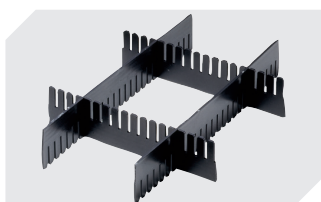

Information & Service
www.bitto.com

BITO
 STORAGE
 SYSTEMS

Small parts containers KLT with ribbed base KLT64420R | Accessories

Locking systems BS
for small parts containers KLT
7-14434

Labels
W 210 x H 74 mm
43-14557

Transport dolly
polypropylene wheels
L 620 x W 420 mm
43-1491

Slot-in divider strips
Material thickness 5 mm
L 1150 x H 180 mm
7-15509

Slot-in divider strips
Material thickness 5 mm
L 1150 x H 50 mm
43-18417

Slot-in divider strips
Material thickness 5 mm
L 1150 x H 80 mm
43-18418

Slot-in divider strips
Material thickness 10 mm
L 950 x H 55 mm
43-18419

Slot-in divider strips
Material thickness 10 mm
L 950 x H 120 mm
43-18420