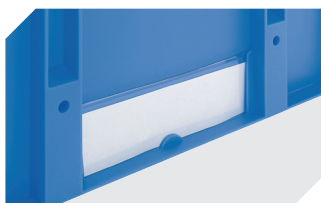

Label covers
for European size stacking containers
XL and small parts containers KLT
W 209 x H 67 mm
9-20053