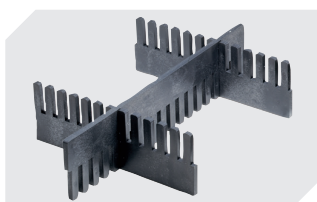

Information & Service
www.bitto.com

BITO
 STORAGE
 SYSTEMS

Small parts containers KLT with ribbed base KLT64420R | Accessories

Locking systems BS
for small parts containers KLT
7-14434

Labels
W 210 x H 74 mm
43-14557

Transport dolly
polypropylene wheels
L 620 x W 420 mm
43-1491

Slot-in divider strips
Material thickness 5 mm
L 1150 x H 180 mm
7-15509

Slot-in divider strips
Material thickness 5 mm
L 1150 x H 50 mm
43-18417

Slot-in divider strips
Material thickness 5 mm
L 1150 x H 80 mm
43-18418

Slot-in divider strips
Material thickness 10 mm
L 950 x H 55 mm
43-18419

Slot-in divider strips
Material thickness 10 mm
L 950 x H 120 mm
43-18420