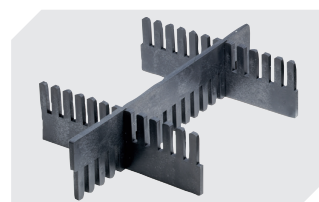

Information & Service
www.bitto.com

BITO
 STORAGE
 SYSTEMS

Small parts containers KLT with ribbed base KLT64420R | Accessories

Locking systems BS
for small parts containers KLT
7-14434

Labels
W 210 x H 74 mm
43-14557

Transport dolly
polypropylene wheels
L 620 x W 420 mm
43-1491

Slot-in divider strips
Material thickness 5 mm
L 1150 x H 180 mm
7-15509

Slot-in divider strips
Material thickness 5 mm
L 1150 x H 50 mm
43-18417

Slot-in divider strips
Material thickness 5 mm
L 1150 x H 80 mm
43-18418

Slot-in divider strips
Material thickness 10 mm
L 950 x H 55 mm
43-18419

Slot-in divider strips
Material thickness 10 mm
L 950 x H 120 mm
43-18420