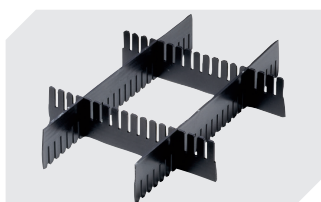

Information & Service
www.bitto.com

BITO
 STORAGE
 SYSTEMS

Small parts containers KLT with ribbed base KLT64420R | Accessories

Locking systems BS
for small parts containers KLT
7-14434

Labels
W 210 x H 74 mm
43-14557

Transport dolly
polypropylene wheels
L 620 x W 420 mm
43-1491

Slot-in divider strips
Material thickness 5 mm
L 1150 x H 180 mm
7-15509

Slot-in divider strips
Material thickness 5 mm
L 1150 x H 50 mm
43-18417

Slot-in divider strips
Material thickness 5 mm
L 1150 x H 80 mm
43-18418

Slot-in divider strips
Material thickness 10 mm
L 950 x H 55 mm
43-18419

Slot-in divider strips
Material thickness 10 mm
L 950 x H 120 mm
43-18420