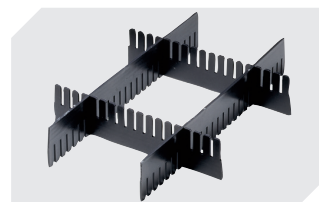

Information & Service
www.bitto.com

BITO
 STORAGE
 SYSTEMS

Small parts containers KLT with ribbed base KLT64420R | Accessories

Locking systems BS
for small parts containers KLT
7-14434

Labels
W 210 x H 74 mm
43-14557

Transport dolly
polypropylene wheels
L 620 x W 420 mm
43-1491

Slot-in divider strips
Material thickness 5 mm
L 1150 x H 180 mm
7-15509

Slot-in divider strips
Material thickness 5 mm
L 1150 x H 50 mm
43-18417

Slot-in divider strips
Material thickness 5 mm
L 1150 x H 80 mm
43-18418

Slot-in divider strips
Material thickness 10 mm
L 950 x H 55 mm
43-18419

Slot-in divider strips
Material thickness 10 mm
L 950 x H 120 mm
43-18420