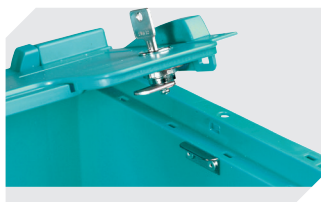

Small parts containers KLT with ribbed base KLT64420R | Accessories

Locking systems BS
for small parts containers KLT
7-14434