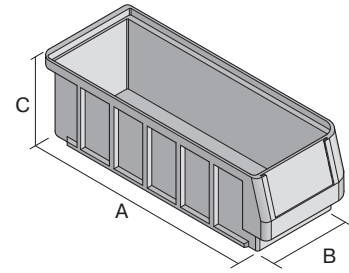

# Storage and handling bins RK RK3214 | Data sheet

Pos. Dimensions, tolerances as specified in DIN 16901

Pos.	Dimensions, tolerances as specified in DIN 16901	
A	Outside length top	300 mm
B	Outside width top	234 mm
C	Height	140 mm

Product features	*Load capacity as specified in EN 13117
Weight	0.56 kg
*Stacking load	20 kg
*Load capacity	7 kg
Volume	7.1 litres
Warranty	5 year BITO QUALITY
ESD	ESD version upon request
Temperature range	-20°C to +80°C
Food safety	✓
Material	PP
Stock item	✓
Pcs/pack	6
colour	dove blue
Ref. no.	3-1435

Other colours / special colours on request

Dimensions, tolerances as specified in DIN 16901	
Outside length top	300 mm
Outside width top	234 mm
Height	140 mm
Inside length top	253 mm
Inside width top	210 mm
Inside length base	254 mm
Inside width base	208 mm
Inside height	129 mm