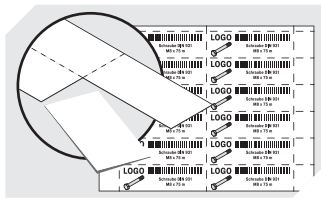

# Storage and handling bins RK RK3214 | Data sheet

Pos. Dimensions, tolerances as specified in DIN 16901

Pos.	Dimensions, tolerances as specified in DIN 16901	
A	Outside length top	300 mm
B	Outside width top	234 mm
C	Height	140 mm

Other colours / special colours on request

Dimensions, tolerances as specified in DIN 16901	
Outside length top	300 mm
Outside width top	234 mm
Height	140 mm
Inside length top	253 mm
Inside width top	210 mm
Inside length base	254 mm
Inside width base	208 mm
Inside height	129 mm

## RK3214 | Accessories

**Label covers**  
for storage and handling bins RK  
L 192 x W 60 mm  
**3-1068**

**Longitudinal dividers**  
for storage and handling bins RK  
**3-1078**

**Dust covers**  
for storage and handling bins RK  
L 263 x W 222 mm  
**3-1127**

**Carry/safety handle**  
for storage and handling bins RK  
**3-1515**

**Cross dividers**  
for storage and handling bins RK  
**3-1591**

**Label sheets**  
W 192 x H 60 mm  
**46-20772**