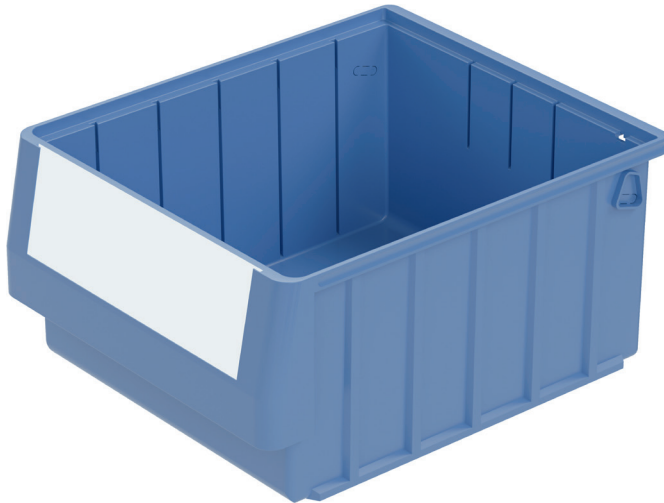

# Storage and handling bins RK RK3214 | Data sheet

Pos. Dimensions, tolerances as specified in DIN 16901

Pos.	Dimensions, tolerances as specified in DIN 16901	
A	Outside length top	300 mm
B	Outside width top	234 mm
C	Height	140 mm

Product features	*Load capacity as specified in EN 13117
Weight	0.56 kg
*Stacking load	20 kg
*Load capacity	7 kg
Volume	7.1 litres
Warranty	5 year BITO QUALITY
ESD	ESD version upon request
Temperature range	-20°C to +80°C
Food safety	✓
Material	PP
Stock item	✓
Pcs/pack	6
colour	dove blue
Ref. no.	3-1435