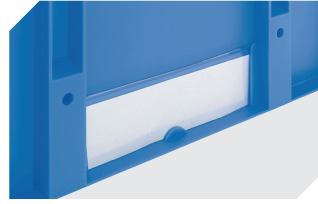

Label covers
for European size stacking containers XL
and small parts containers KLT
W 209 x H 67 mm
9-20053