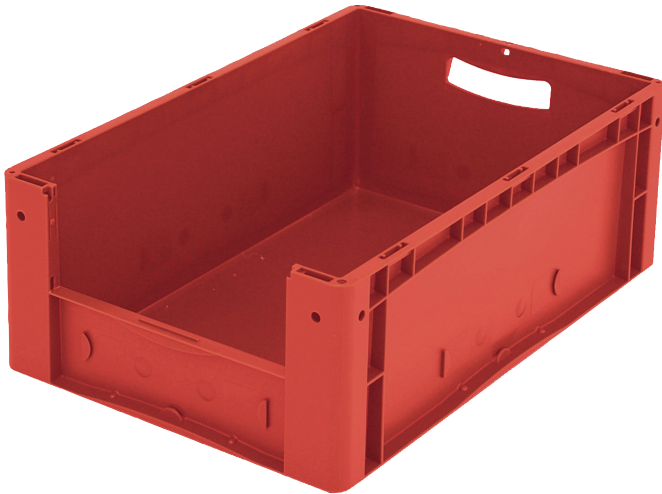

# European size stacking containers XL, with short side pick opening

## XL64224 | Data sheet

Pos. Dimensions, tolerances as specified in DIN 16901

Pos.	Dimensions, tolerances as specified in DIN 16901	
A	Outside length top	600 mm
B	Outside width top	400 mm
C	Height	220 mm
F	Width of view and pick opening	274 mm
G	Height of view and pick opening	106 mm

Product features	*Load capacity as specified in EN 13117
Weight	1.80 kg
*Stacking load	250 kg
*Load capacity	15 kg
Volume	41 litres
Warranty	5 year BITO QUALITY
ESD	ESD version upon request
Temperature range	-20°C to +90°C
Food safety	✓
Material	PP
Stock item	✓
Pcs/pack	1
colour	red
Ref. no.	43-14987

Other colours / special colours on request

Dimensions, tolerances as specified in DIN 16901	
Outside length top	600 mm
Outside width top	400 mm
Height	220 mm
Inside length top	568 mm
Inside width top	368 mm
Inside height	216 mm
Pick opening W x H	274 x 106 mm