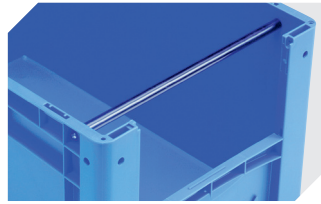

**Insertable windows**  
for European size stacking containers XL  
**43-18589**

**Label covers**  
for European size stacking containers XL  
and small parts containers KLT  
W 209 x H 67 mm  
**9-20053**

**Drop-on lids**  
for European size stacking containers XL  
L 600 x W 400 mm  
**43-20301**

**Grip closures**  
for European size stacking containers XL  
with a height of 170, 220 and 270 mm  
**43-31450**