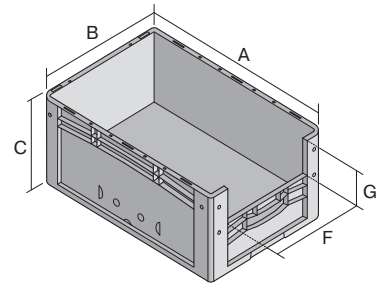

# European size stacking containers XL, with short side pick opening

## XL64224 | Data sheet

Pos. Dimensions, tolerances as specified in DIN 16901

Pos.	Dimensions, tolerances as specified in DIN 16901	
A	Outside length top	600 mm
B	Outside width top	400 mm
C	Height	220 mm
F	Width of view and pick opening	274 mm
G	Height of view and pick opening	106 mm

Product features	*Load capacity as specified in EN 13117
Weight	1.80 kg
*Stacking load	250 kg
*Load capacity	15 kg
Volume	41 litres
Warranty	5 year BITO QUALITY
ESD	ESD version upon request
Temperature range	-20°C to +90°C
Food safety	✓
Material	PP
Stock item	✓
Pcs/pack	1
colour	red
Ref. no.	43-14987

Other colours / special colours on request

Dimensions, tolerances as specified in DIN 16901	
Outside length top	600 mm
Outside width top	400 mm
Height	220 mm
Inside length top	568 mm
Inside width top	368 mm
Inside height	216 mm
Pick opening W x H	274 x 106 mm