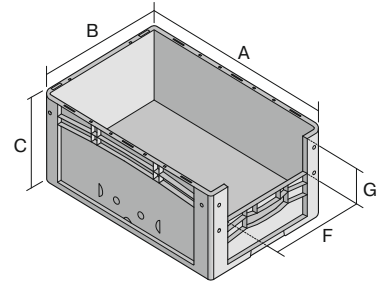

European size stacking containers XL, with short side pick opening

XL64224 | Data sheet

Pos. Dimensions, Tolerances as specified in DIN 16901

Pos.	Dimensions, Tolerances as specified in DIN 16901	
A	Outside length top	600 mm
B	Outside width top	400 mm
C	Height	220 mm
F	Width of view and pick opening	274 mm
G	Height of view and pick opening	106 mm

Features	*Load capacity as specified in EN 13117
Proper weight	1.80 kg
*Stacking load	250 kg
*Load capacity	15 kg
Volume	41 Litres
Warranty	5 year BITO QUALITY
ESD	ESD version upon request
Temperature range	-20°C to +90°C
Food safety	✓
Material	PP
Stock item	✓
Pcs/pack	1
Colour	red
Ref. no.	43-14987

Dimensions, Tolerances as specified in DIN 16901	
Outside length top	600 mm
Outside width top	400 mm
Height	220 mm
Inside length top	568 mm
Inside width top	368 mm
Inside height	216 mm
Pick opening W x H	274 x 106 mm

Other colours / special colours on request

Information & Service
www.bito.com

BITO
 STORAGE
 SYSTEMS

European size stacking containers XL, with short side pick opening **XL64224** | Accessories

Labels
W 210 x H 74 mm
43-14557