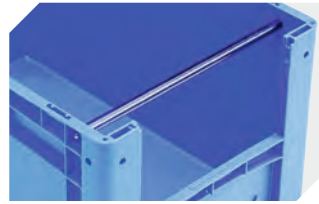

Windows
for European size stacking containers XL
43-18589

Label covers
for European size stacking containers XL
and small parts containers KLT
W 209 x H 67 mm
9-20053

Drop-on lids
for European size stacking containers XL
L 600 x W 400 mm
43-20301

Drop-on lids
for European size stacking containers XL
L 600 x W 400 mm
43-20494

Grip closures
suited for bins with a height of 170,
220 and 270 mm
43-31450

Handles
for European size stacking containers XL
for European size stacking containers BN
L 267 mm
43-9408