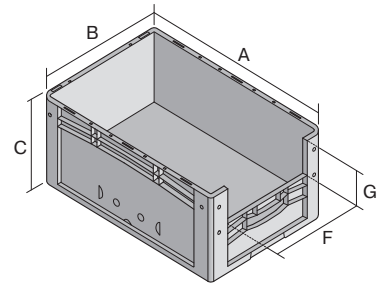

European size stacking containers XL, with short side pick opening

XL64174 | Data sheet

Pos. Dimensions, tolerances as specified in DIN 16901

Pos.	Dimensions, tolerances as specified in DIN 16901	
A	Outside length top	600 mm
B	Outside width top	400 mm
C	Height	170 mm
F	Width of view and pick opening	274 mm
G	Height of view and pick opening	81 mm

Product features	*Load capacity as specified in EN 13117
Weight	1.57 kg
*Stacking load	250 kg
*Load capacity	15 kg
Volume	31 litres
Warranty	5 year BITO QUALITY
ESD	ESD version upon request
Temperature range	-20°C to +90°C
Food safety	✓
Material	PP
Stock item	✓
Pcs/pack	1
colour	red
Ref. no.	43-14985

Other colours / special colours on request

Dimensions, tolerances as specified in DIN 16901	
Outside length top	600 mm
Outside width top	400 mm
Height	170 mm
Inside length top	568 mm
Inside width top	368 mm
Inside height	166 mm
Pick opening W x H	274 x 81 mm

Information & Service
www.bito.com

BITO
 LAGERTECHNIK

European size stacking containers XL, with short side pick opening **XL64174** | Accessories

Labels
suited for BITOBOX XL and KLT with a height of at least 170 mm
W 210 x H 74 mm
43-14557