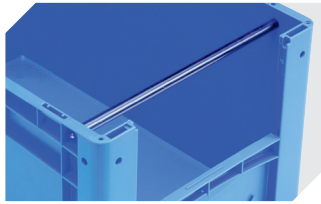

Information & Service
www.bito.com

BITO
 LAGERTECHNIK

European size stacking containers XL, with short side pick opening **XL64174** | Accessories

Labels
suited for BITOBOX XL and KLT with a height of at least 170 mm
W 210 x H 74 mm
43-14557

Label covers
for European size stacking containers XL and small parts containers KLT
W 209 x H 67 mm
9-20053

Drop-on lids
for European size stacking containers XL
L 600 x W 400 mm
43-20301

Grip closures
for European size stacking containers XL with a height of 170, 220 and 270 mm
43-31450