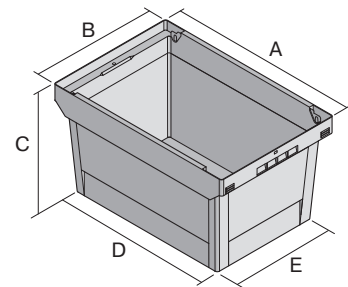

Multi-purpose containers MB, with short side pick opening

MB43324 | Data sheet

Pos. Dimensions, tolerances as specified in DIN 16901

Pos.	Dimensions, tolerances as specified in DIN 16901	
A	Outside length top	400 mm
B	Outside width top	300 mm
C	Height	323 mm
D	Base length outside	318 mm
E	Base width outside	240 mm
F	Width of view and pick opening	182 mm
G	Height of view and pick opening	157 mm

Product features

Weight	1.25 kg
*Load capacity	25 kg
Volume	27 litres
ESD	No
Food safety	-
Material	PP
Stock item	✓
Pcs/pack	1
colour	dove blue
Ref. no.	6-5025

*Load capacity as specified in EN 13117

Dimensions, tolerances as specified in DIN 16901

Outside length top	400 mm
Outside width top	300 mm
Height	323 mm
Inside length top	349 mm
Inside width top	271 mm
Inside length base	313 mm
Inside width base	235 mm
Pick opening W x H	182 x 157 mm

Other colours / special colours on request

Information & Service
www.bito.com

BITO
 STORAGE
 SYSTEMS

Multi-purpose containers MB, with short side pick opening

MB43324 | Accessories

Drop-on lid

for multi-purpose containers MB

L 400 x W 300 mm

6-11080